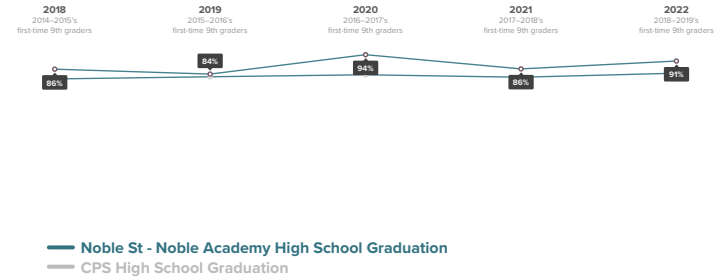

High School Graduation

of 2018–2019 first-time 9th graders at Noble St - Noble Academy graduated high school by spring of 2022.

What colleges are 2018–2019 Noble St - Noble Academy graduates able to access based on GPA and ACT scores?

- 0% graduated with Selective College Access
- 0% graduated with Somewhat Selective College Access
- 0% graduated with Two-Year College Access
- 91% graduated with unavailable college access data
- 9% did not graduate

How has the High School Graduation rate for students at Noble St - Noble Academy changed over time?