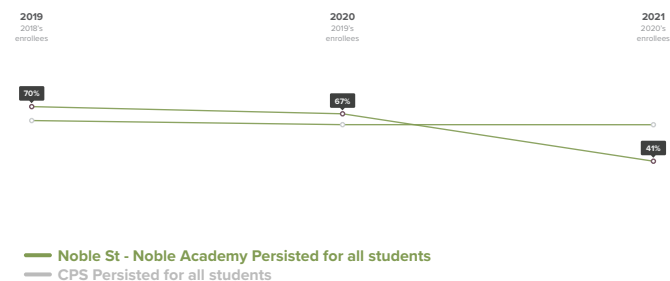

How has the College Persistence rate for students at Noble St - Noble Academy changed over time?

College Completion

100% of 2016 immediate enrollees from Noble St - Noble Academy completed a degree or credential by spring of 2022.

What credentials did 2016 Noble St - Noble Academy graduates complete and how did college completion at Noble St - Noble Academy compare to completion across CPS?

College Completion by 2022	College Completion by 2022
2016 Immediate Enrollees from Noble St - Noble Academy	2016 Immediate Enrollees from CPS
Data not available	38% completed bachelor's degree
	10% completed associate degree or certificate
	52% did not complete college

How has the College Completion rate for students at Noble St - Noble Academy changed over time?

This graph did not show enough recent data and has been disabled.

This happens when, in two or more of the most recent five years, data was not available or there were fewer than 10 students in a group.