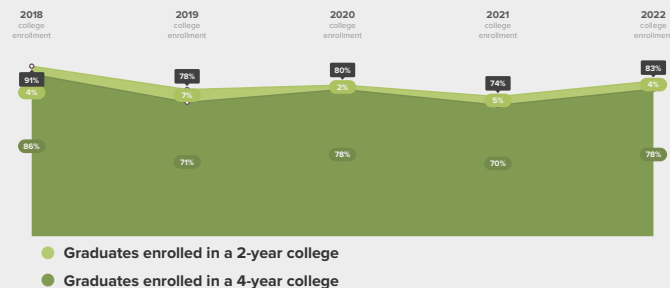

College Enrollment

100% of 2022 high school graduates from Noble St - Noble Academy enrolled in college in fall of 2022.

In which colleges did 2022 Noble St - Noble Academy graduates enroll?

	Graduates Enrolled	URM Grad Rate	Institutional Grad Rate	Institution Type
University of Illinois at Chicago	16	53%	62%	4 year
Northern Illinois University	9	39%	51%	4 year
Illinois State University	8	51%	67%	4 year
University of Illinois at Urbana-Champaign	7	75%	85%	4 year
Western Illinois University	6	40%	51%	4 year

How has the College Enrollment rate for students at Noble St - Noble Academy changed over time?

College Persistence

100% of 2020 immediate enrollees from Noble St - Noble Academy were enrolled in the fall of 2021.

Where are 2020 Noble St - Noble Academy graduates after 4 semesters?

2-year enrollees	4-year enrollees
2020 Immediate Enrollees from Noble St - Noble Academy	2020 Immediate Enrollees from Noble St - Noble Academy
0% transferred to 4-year college	38% remained in a 4-year college
50% remained in a 2-year college	3% transferred to a 2-year college
50% did not persist	59% did not persist