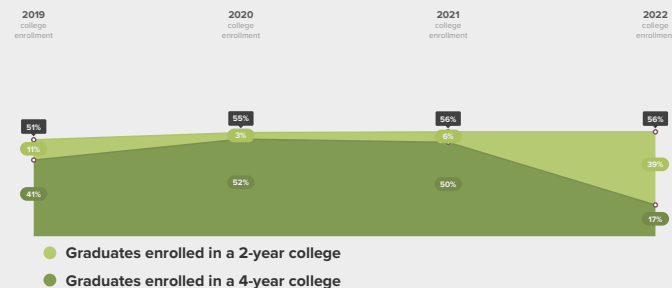

College Enrollment

0 of 2022 high school graduates from Horizon Science Chtr - SW enrolled in college in fall of 2022.

In which colleges did 2022 Horizon Science Chtr - SW graduates enroll?

Graduates Enrolled	URM Grad Rate	Institutional Grad Rate	Institution Type
No colleges to show.			
<i>In order to preserve students' anonymity, only colleges that enrolled at least 5 students from Horizon Science Chtr - SW in 2022 are included in this table.</i>			

How has the College Enrollment rate for students at Horizon Science Chtr - SW changed over time?

College Persistence

0 of 2020 immediate enrollees from Horizon Science Chtr - SW were enrolled in the fall of 2021.

Where are 2020 Horizon Science Chtr - SW graduates after 4 semesters?

2-year enrollees	4-year enrollees
2020 Immediate Enrollees from Horizon Science Chtr - SW	2020 Immediate Enrollees from Horizon Science Chtr - SW
0% transferred to 4-year college	67% remained in a 4-year college
0% remained in a 2-year college	0% transferred to a 2-year college
100% did not persist	33% did not persist