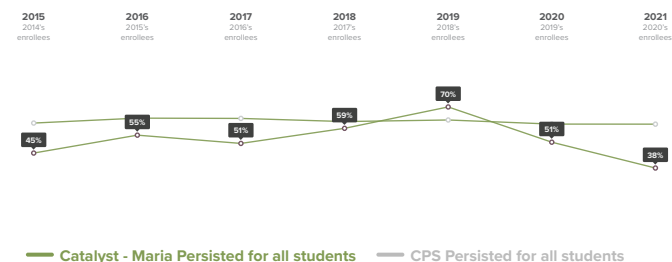

How has the College Persistence rate for students at Catalyst - Maria changed over time?