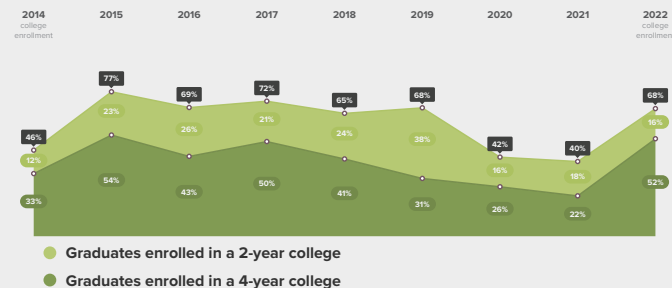

0% graduated with Selective College Access
 0% graduated with Somewhat Selective College Access
 0% graduated with Two-Year College Access
 85% graduated with unavailable college access data
 15% did not graduate

How has the High School Graduation rate for students at Catalyst - Maria changed over time?

College Enrollment

100% of 2022 high school graduates from Catalyst - Maria enrolled in college in fall of 2022.

In which colleges did 2022 Catalyst - Maria graduates enroll?

	Graduates Enrolled	URM Grad Rate	Institutional Grad Rate	Institution Type
City Colleges of Chicago-Richard J Daley College	12	24%	33%	2 year
National Louis University	9	32%	34%	4 year
University of Illinois at Chicago	7	53%	62%	4 year
Western Illinois University	6	40%	51%	4 year
Northern Illinois University	5	39%	51%	4 year

How has the College Enrollment rate for students at Catalyst - Maria changed over time?

College Persistence

100% of 2020 immediate enrollees from Catalyst - Maria were enrolled in the fall of 2021.

Where are 2020 Catalyst - Maria graduates after 4 semesters?