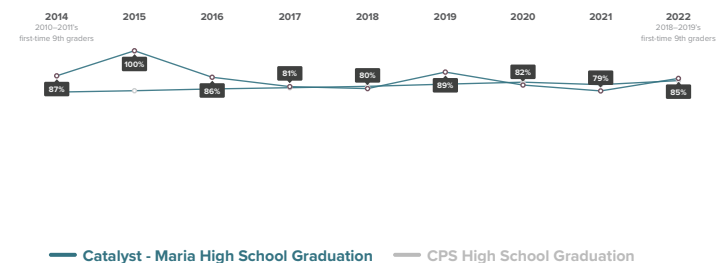

Take a deeper dive into the data at <https://toandthrough.uchicago.edu/tool/>

9th Grade On-Track

of 2021–2022 first-time 9th graders at Catalyst - Maria were on-track to graduate from high school in 4 years.

A student is considered on-track to graduate at the end of their ninth-grade year if they have:

- Completed **5** course credits and
- Failed no more than **1** semester of a core course in their first year of high school

How has the 9th Grade On-Track rate for students at Catalyst - Maria changed over time?

This graph did not show enough recent data and has been disabled.

This happens when, in two or more of the most recent five years, data was not available or there were fewer than 10 students in a group.

High School Graduation

of 2018–2019 first-time 9th graders at Catalyst - Maria graduated high school by spring of 2022.

What colleges are 2018–2019 Catalyst - Maria graduates able to access based on GPA and ACT scores?

0% graduated with Selective College Access
0% graduated with Somewhat Selective College Access
0% graduated with Two-Year College Access
85% graduated with unavailable college access data
15% did not graduate

How has the High School Graduation rate for students at Catalyst - Maria changed over time?