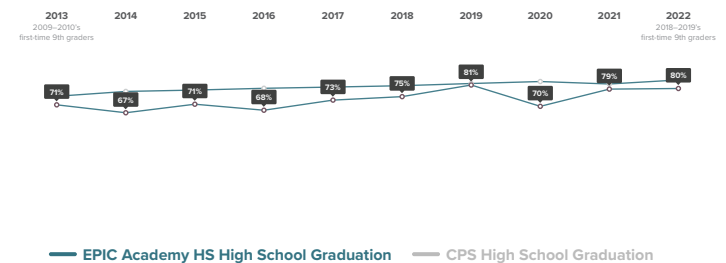

In which community areas do EPIC Academy HS's 2021–2022 9th graders live?

Community Area	Number of 9th Graders	Percentage of 9th Graders
South Chicago	44	42%
South Shore	13	12%
South Deering	13	12%
Greater Grand Crossing	5	5%
Chatham	5	5%

9th Grade On-Track

of 2021–2022 first-time 9th graders at EPIC Academy HS were on-track to graduate from high school in 4 years.

A student is considered on-track to graduate at the end of their ninth-grade year if they have:

- Completed 5 course credits and
- Failed no more than 1 semester of a core course in their first year of high school

How has the 9th Grade On-Track rate for students at EPIC Academy HS changed over time?

This graph did not show enough recent data and has been disabled.

This happens when, in two or more of the most recent five years, data was not available or there were fewer than 10 students in a group.

High School Graduation

of 2018–2019 first-time 9th graders at EPIC Academy HS graduated high school by spring of 2022.

What colleges are 2018–2019 EPIC Academy HS graduates able to access based on GPA and ACT scores?

- 0% graduated with Selective College Access
- 0% graduated with Somewhat Selective College Access
- 0% graduated with Two-Year College Access
- 80% graduated with unavailable college access data
- 20% did not graduate

How has the High School Graduation rate for students at EPIC Academy HS changed over time?