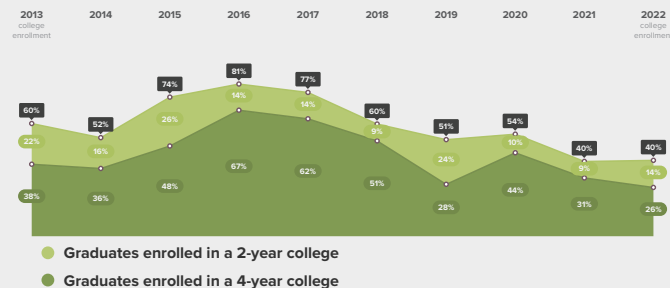

- 0% graduated with Selective College Access
- 0% graduated with Somewhat Selective College Access
- 0% graduated with Two-Year College Access
- 80% graduated with unavailable college access data
- 20% did not graduate

How has the High School Graduation rate for students at EPIC Academy HS changed over time?

College Enrollment

of 2022 high school graduates from EPIC Academy HS enrolled in college in fall of 2022.

In which colleges did 2022 EPIC Academy HS graduates enroll?

	Graduates Enrolled	URM Grad Rate	Institutional Grad Rate	Institution Type
University of Illinois at Chicago	9	53%	62%	4 year
City Colleges of Chicago-Malcolm X College	6	21%	21%	2 year

In order to preserve students' anonymity, only colleges that enrolled at least 5 students from EPIC Academy HS in 2022 are included in this table.

How has the College Enrollment rate for students at EPIC Academy HS changed over time?

College Persistence

of 2020 immediate enrollees from EPIC Academy HS were enrolled in the fall of 2021.

Where are 2020 EPIC Academy HS graduates after 4 semesters?