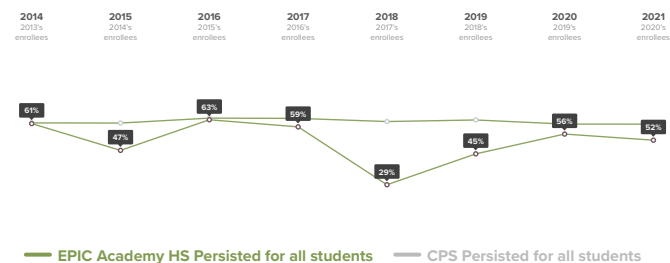

How has the College Persistence rate for students at EPIC Academy HS changed over time?