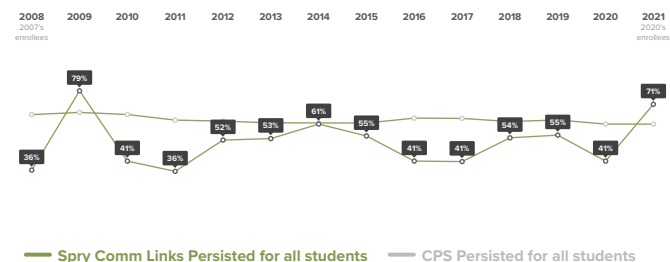

How has the College Persistence rate for students at Spry Comm Links changed over time?