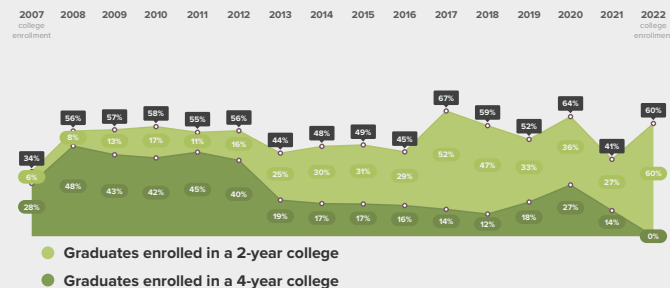

College Enrollment

0 of 2022 high school graduates from Spry Comm Links enrolled in college in fall of 2022.

In which colleges did 2022 Spry Comm Links graduates enroll?

Graduates Enrolled	URM Grad Rate	Institutional Grad Rate	Institution Type
No colleges to show.			
<i>In order to preserve students' anonymity, only colleges that enrolled at least 5 students from Spry Comm Links in 2022 are included in this table.</i>			

How has the College Enrollment rate for students at Spry Comm Links changed over time?