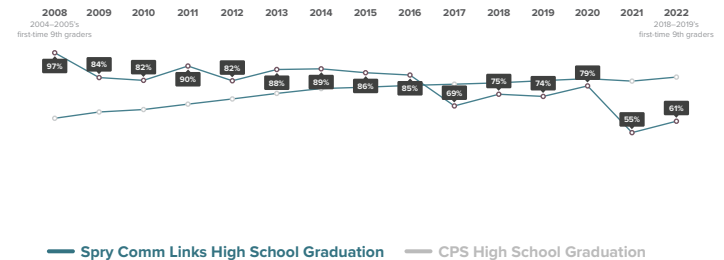

How has the High School Graduation rate for students at Spry Comm Links changed over time?