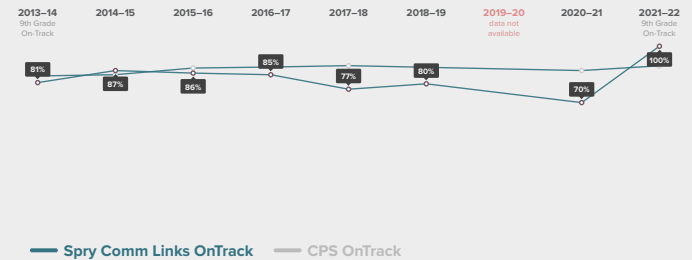

In order to preserve students' anonymity, only community areas with at least 5 ninth-grade enrollees from Spry Comm Links in are included in this table.

How do I use this dataset?

This report provides a snapshot of what 6 important milestones on the path to college completion look like for students at Spry Comm Links. The report can be a starting place to ask deeper questions about Spry Comm Links's data using the To&Through Online Milestones Tool like:

- What are the current milestone rates? How do these rates differ for different student groups?
- How have trends in these milestones changed overtime? What historical context and factors may have affected these rates?
- What additional context about student experiences can help me better understand these milestone rates?

Take a deeper dive into the data at <https://toandthrough.uchicago.edu/tool/>

9th Grade On-Track

of 2021–2022 first-time 9th graders at Spry Comm Links were on-track to graduate from high school in 4 years.

A student is considered on-track to graduate at the end of their ninth-grade year if they have:

- Completed 5 course credits and
- Failed no more than 1 semester of a core course in their first year of high school