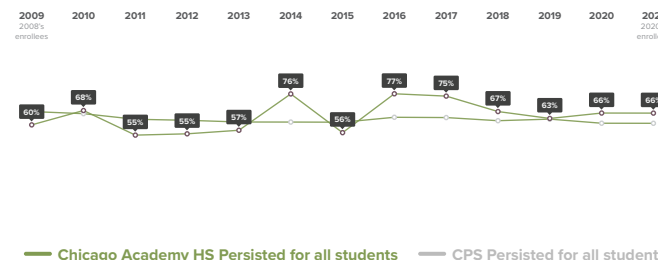

How has the College Persistence rate for students at Chicago Academy HS changed over time?