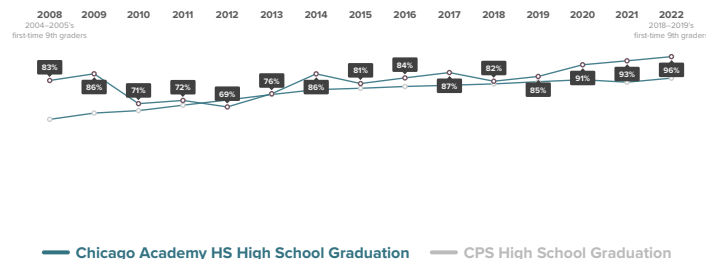

How has the High School Graduation rate for students at Chicago Academy HS changed over time?