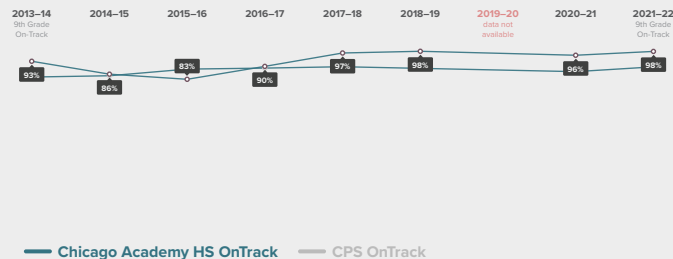

In which community areas do Chicago Academy HS's 2021–2022 9th graders live?

Community Area	Number of 9th Graders	Percentage of 9th Graders
Belmont Cragin	45	32%
Portage Park	37	27%
Dunning	31	22%
Montclare	11	8%
Austin	8	6%

How do I use this dataset?

This report provides a snapshot of what 6 important milestones on the path to college completion look like for students at Chicago Academy HS. The report can be a starting place to ask deeper questions about Chicago Academy HS's data using the To&Through Online Milestones Tool like:

- What are the current milestone rates? How do these rates differ for different student groups?
- How have trends in these milestones changed overtime? What historical context and factors may have affected these rates?
- What additional context about student experiences can help me better understand these milestone rates?

Take a deeper dive into the data at <https://toandthrough.uchicago.edu/tool/>

9th Grade On-Track

of 2021–2022 first-time 9th graders at Chicago Academy HS were on-track to graduate from high school in 4 years.

A student is considered on-track to graduate at the end of their ninth-grade year if they have:

- Completed **5** course credits and
- Failed no more than **1** semester of a core course in their first year of high school

How has the 9th Grade On-Track rate for students at Chicago Academy HS changed over time?