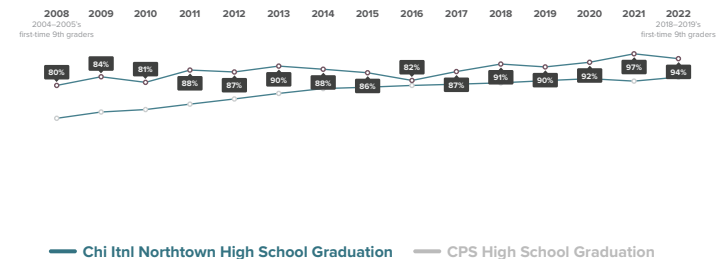

In which community areas do Chi Itnl Northtown's 2021–2022 9th graders live?

Community Area	Number of 9th Graders	Percentage of 9th Graders
West Ridge	75	31%
Albany Park	62	26%
North Park	24	10%
Irving Park	14	6%
Portage Park	8	3%
Other	19	9%

9th Grade On-Track

of 2021–2022 first-time 9th graders at Chi Itnl Northtown were on-track to graduate from high school in 4 years.

A student is considered on-track to graduate at the end of their ninth-grade year if they have:

- Completed 5 course credits and
- Failed no more than 1 semester of a core course in their first year of high school

How has the 9th Grade On-Track rate for students at Chi Itnl Northtown changed over time?

This graph did not show enough recent data and has been disabled.

This happens when, in two or more of the most recent five years, data was not available or there were fewer than 10 students in a group.

High School Graduation

of 2018–2019 first-time 9th graders at Chi Itnl Northtown graduated high school by spring of 2022.

What colleges are 2018–2019 Chi Itnl Northtown graduates able to access based on GPA and ACT scores?

- 0% graduated with Selective College Access
- 0% graduated with Somewhat Selective College Access
- 0% graduated with Two-Year College Access
- 94% graduated with unavailable college access data
- 6% did not graduate

How has the High School Graduation rate for students at Chi Itnl Northtown changed over time?