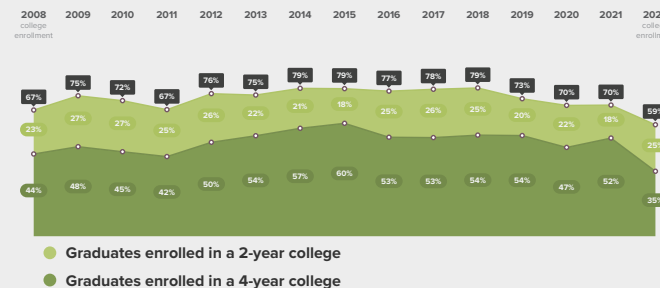

College Enrollment

100% of 2022 high school graduates from Chi Itnl Northtown enrolled in college in fall of 2022.

In which colleges did 2022 Chi Itnl Northtown graduates enroll?

	Graduates Enrolled	URM Grad Rate	Institutional Grad Rate	Institution Type
City Colleges of Chicago-Wilbur Wright College	41	23%	29%	2 year
University of Illinois at Chicago	22	53%	62%	4 year
Northeastern Illinois University	10	16%	21%	4 year
Columbia College Chicago	7	39%	51%	4 year
Oakton Community College	6	26%	29%	2 year

How has the College Enrollment rate for students at Chi Itnl Northtown changed over time?