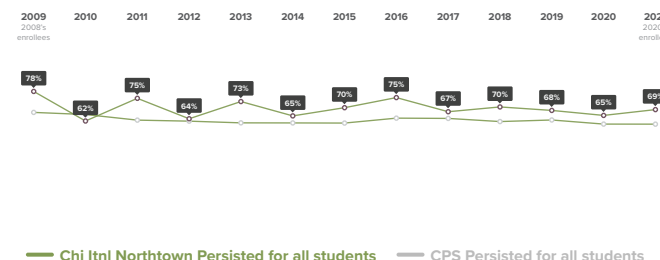

How has the College Persistence rate for students at Chi Itnl Northtown changed over time?