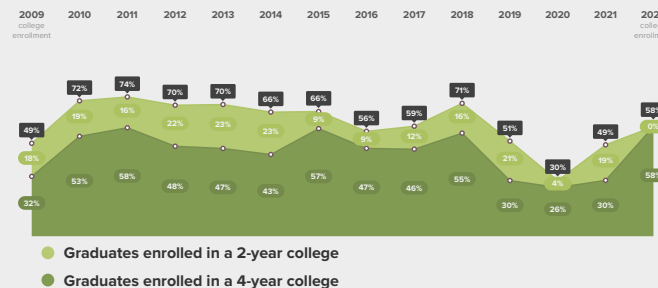

College Enrollment

0% of 2022 high school graduates from Bronzeville Scholastic enrolled in college in fall of 2022.

In which colleges did 2022 Bronzeville Scholastic graduates enroll?

Graduates Enrolled	URM Grad Rate	Institutional Grad Rate	Institution Type
No colleges to show.			
<i>In order to preserve students' anonymity, only colleges that enrolled at least 5 students from Bronzeville Scholastic in 2022 are included in this table.</i>			

How has the College Enrollment rate for students at Bronzeville Scholastic changed over time?