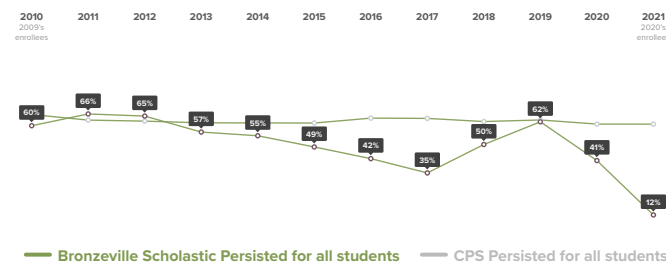

How has the College Persistence rate for students at Bronzeville Scholastic changed over time?