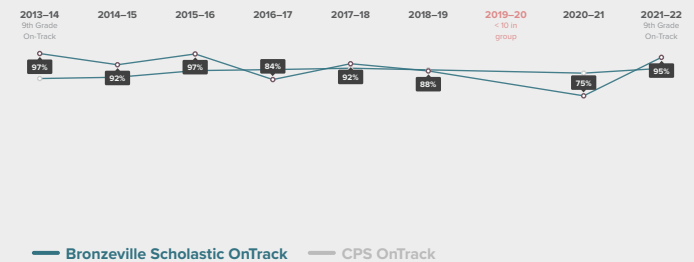

- What are the current milestone rates? How do these rates differ for different student groups?
- How have trends in these milestones changed overtime? What historical context and factors may have affected these rates?
- What additional context about student experiences can help me better understand these milestone rates?

Take a deeper dive into the data at <https://toandthrough.uchicago.edu/tool/>

9th Grade On-Track

of 2021–2022 first-time 9th graders at Bronzeville Scholastic were on-track to graduate from high school in 4 years.

A student is considered on-track to graduate at the end of their ninth-grade year if they have:

- Completed 5 course credits and
- Failed no more than 1 semester of a core course in their first year of high school

Bronzeville Scholastic changed over time?

High School Graduation

of 2018–2019 first-time 9th graders at Bronzeville Scholastic graduated high school by spring of 2022.

What colleges are 2018–2019 Bronzeville Scholastic graduates able to access based on GPA and ACT scores?