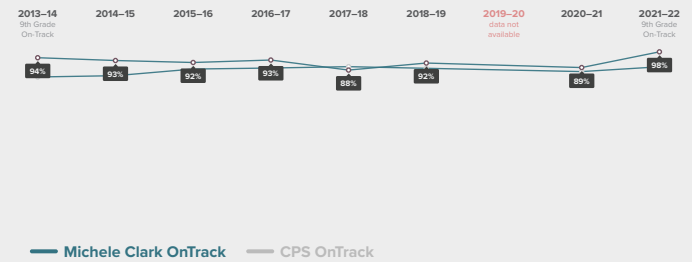

first-time 9th graders enrolled in Michele Clark in 2021–2022.

In which community areas do Michele Clark's 2021–2022 9th graders live?

Community Area	Number of 9th Graders	Percentage of 9th Graders
Austin	70	53%
North Lawndale	20	15%
West Garfield Park	18	14%
East Garfield Park	8	6%
Humboldt Park	6	5%

How do I use this dataset?

This report provides a snapshot of what 6 important milestones on the path to college completion look like for students at Michele Clark. The report can be a starting place to ask deeper questions about Michele Clark's data using the To&Through Online Milestones Tool like:

- What are the current milestone rates? How do these rates differ for different student groups?
- How have trends in these milestones changed overtime? What historical context and factors may have affected these rates?
- What additional context about student experiences can help me better understand these milestone rates?

Take a deeper dive into the data at <https://toandthrough.uchicago.edu/tool/>

9th Grade On-Track

of 2021–2022 first-time 9th graders at Michele Clark were on-track to graduate from high school in 4 years.

A student is considered on-track to graduate at the end of their ninth-grade year if they have:

- Completed **5** course credits and
- Failed no more than **1** semester of a core course in their first year of high school

How has the 9th Grade On-Track rate for students at Michele Clark changed over time?