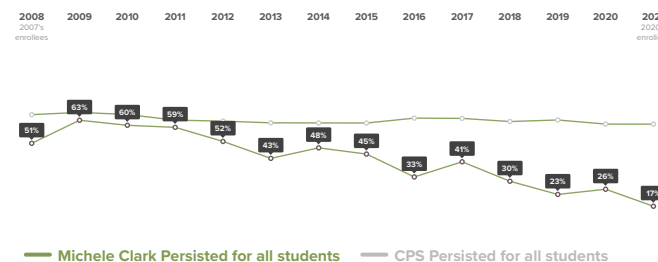

How has the College Persistence rate for students at Michele Clark changed over time?