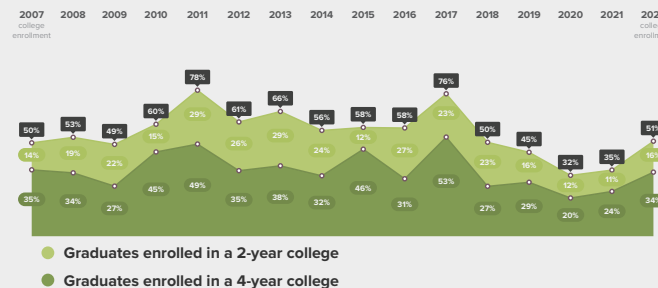

College Enrollment

13% of 2022 high school graduates from Michele Clark enrolled in college in fall of 2022.

In which colleges did 2022 Michele Clark graduates enroll?

	Graduates Enrolled	URM Grad Rate	Institutional Grad Rate	Institution Type
Western Illinois University	12	40%	51%	4 year
City Colleges of Chicago-Malcolm X College	11	21%	21%	2 year

In order to preserve students' anonymity, only colleges that enrolled at least 5 students from Michele Clark in 2022 are included in this table.

How has the College Enrollment rate for students at Michele Clark changed over time?