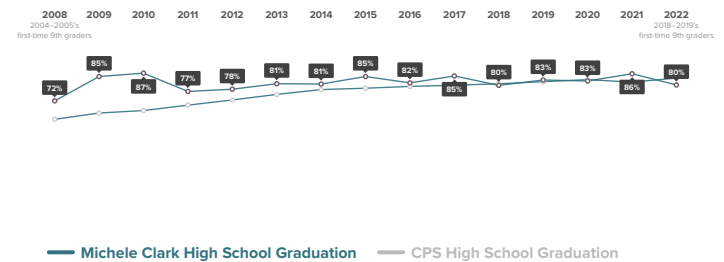

How has the High School Graduation rate for students at Michele Clark changed over time?