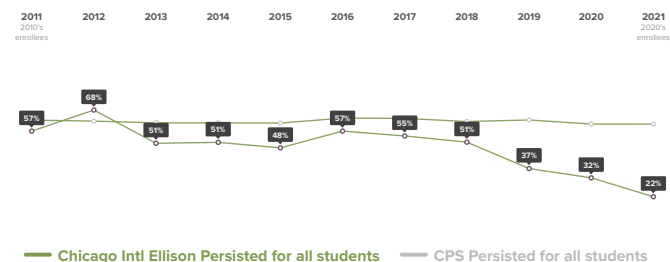

How has the College Persistence rate for students at Chicago Intl Ellison changed over time?