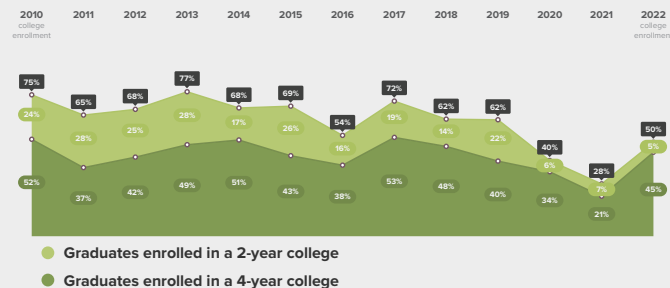

College Enrollment

0% of 2022 high school graduates from Chicago Intl Ellison enrolled in college in fall of 2022.

In which colleges did 2022 Chicago Intl Ellison graduates enroll?

Graduates Enrolled	URM Grad Rate	Institutional Grad Rate	Institution Type
No colleges to show.			
<i>In order to preserve students' anonymity, only colleges that enrolled at least 5 students from Chicago Intl Ellison in 2022 are included in this table.</i>			

How has the College Enrollment rate for students at Chicago Intl Ellison changed over time?