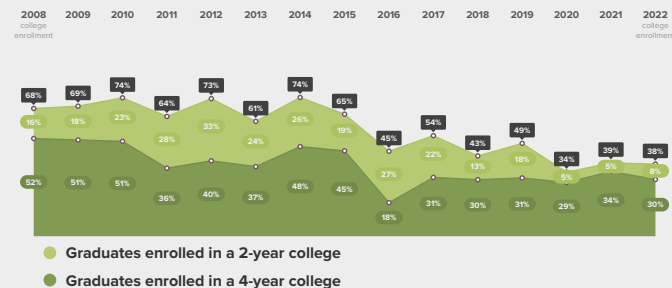

College Enrollment

5 of 2022 high school graduates from Chicago Intl Longwood enrolled in college in fall of 2022.

In which colleges did 2022 Chicago Intl Longwood graduates enroll?

	Graduates Enrolled	URM Grad Rate	Institutional Grad Rate	Institution Type
Illinois State University	5	51%	67%	4 year

In order to preserve students' anonymity, only colleges that enrolled at least 5 students from Chicago Intl Longwood in 2022 are included in this table.

How has the College Enrollment rate for students at Chicago Intl Longwood changed over time?