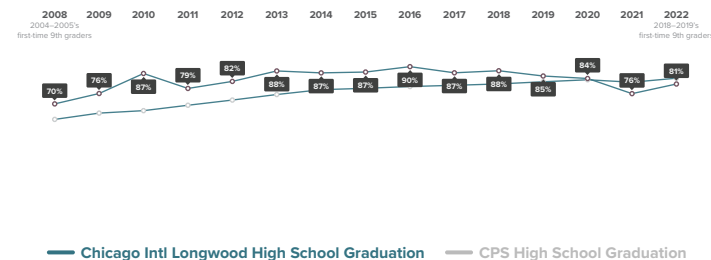

High School Graduation

of 2018–2019 first-time 9th graders at Chicago Intl Longwood graduated high school by spring of 2022.

What colleges are 2018–2019 Chicago Intl Longwood graduates able to access based on GPA and ACT scores?

- 0% graduated with Selective College Access
- 0% graduated with Somewhat Selective College Access
- 0% graduated with Two-Year College Access
- 81% graduated with unavailable college access data
- 19% did not graduate

How has the High School Graduation rate for students at Chicago Intl Longwood changed over time?