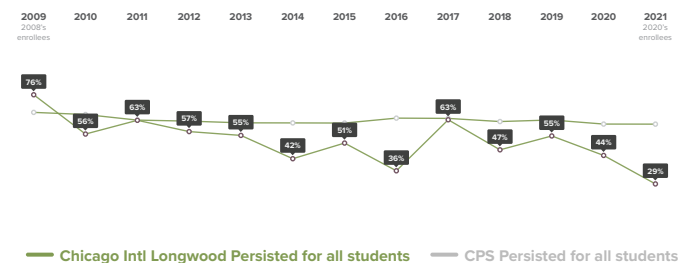

How has the College Persistence rate for students at Chicago Intl Longwood changed over time?