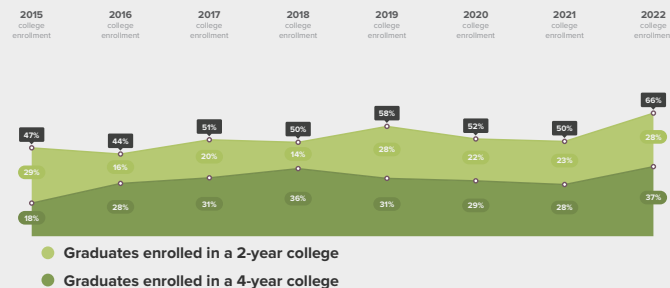

College Enrollment

100% of 2022 high school graduates from Marine Leadership Academy enrolled in college in fall of 2022.

In which colleges did 2022 Marine Leadership Academy graduates enroll?

	Graduates Enrolled	URM Grad Rate	Institutional Grad Rate	Institution Type
University of Illinois at Chicago	14	53%	62%	4 year
City Colleges of Chicago-Wilbur Wright College	13	23%	29%	2 year
Dominican University	12	49%	52%	4 year
City Colleges of Chicago-Harry S Truman College	6	22%	25%	2 year
City Colleges of Chicago-Malcolm X College	6	21%	21%	2 year

How has the College Enrollment rate for students at Marine Leadership Academy changed over time?