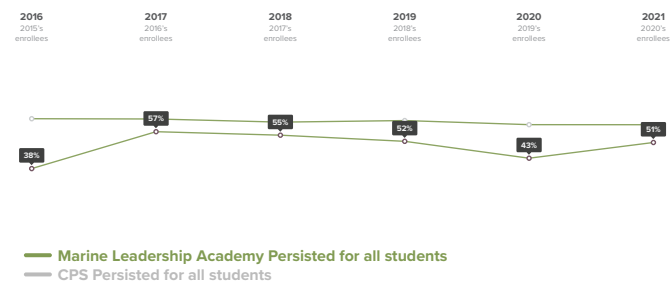

How has the College Persistence rate for students at Marine Leadership Academy changed over time?