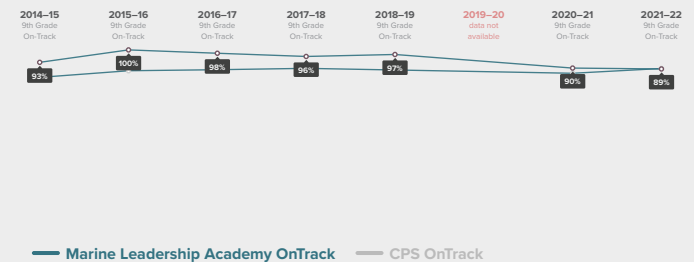

- What are the current milestone rates? How do these rates differ for different student groups?
- How have trends in these milestones changed overtime? What historical context and factors may have affected these rates?
- What additional context about student experiences can help me better understand these milestone rates?

Take a deeper dive into the data at
<https://toandthrough.uchicago.edu/tool/>

9th Grade On-Track

of 2021–2022 first-time 9th graders at Marine Leadership Academy were on-track to graduate from high school in 4 years.

A student is considered on-track to graduate at the end of their ninth-grade year if they have:

- Completed **5** course credits and
- Failed no more than **1** semester of a core course in their first year of high school

How has the 9th Grade On-Track rate for students at Marine Leadership Academy changed over time?

High School Graduation

of 2018–2019 first-time 9th graders at Marine Leadership Academy graduated high school by spring of 2022.