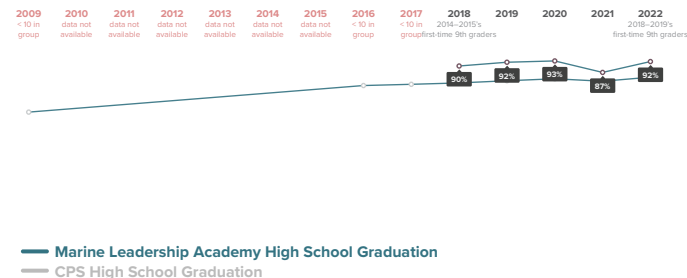

High School Graduation

of 2018–2019 first-time 9th graders at Marine Leadership Academy graduated high school by spring of 2022.

What colleges are 2018–2019 Marine Leadership Academy graduates able to access based on GPA and ACT scores?

- 25% graduated with Selective College Access
- 37% graduated with Somewhat Selective College Access
- 30% graduated with Two-Year College Access
- 0% graduated with unavailable college access data
- 8% did not graduate

How has the High School Graduation rate for students at Marine Leadership Academy changed over time?