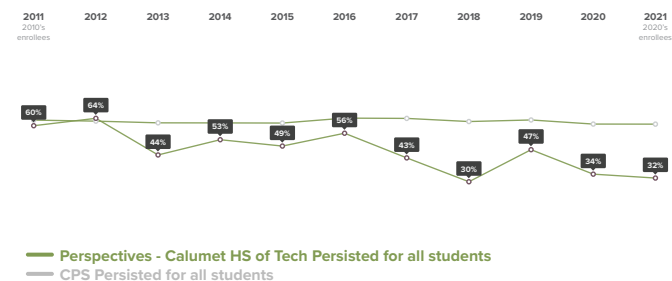

How has the College Persistence rate for students at Perspectives - Calumet HS of Tech changed over time?