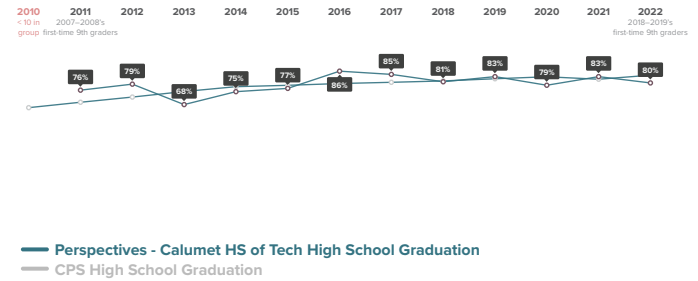

High School Graduation

of 2018–2019 first-time 9th graders at Perspectives - Calumet HS of Tech graduated high school by spring of 2022.

What colleges are 2018–2019 Perspectives - Calumet HS of Tech graduates able to access based on GPA and ACT scores?

- 0% graduated with Selective College Access
- 0% graduated with Somewhat Selective College Access
- 0% graduated with Two-Year College Access
- 80% graduated with unavailable college access data
- 20% did not graduate

How has the High School Graduation rate for students at Perspectives - Calumet HS of Tech changed over time?