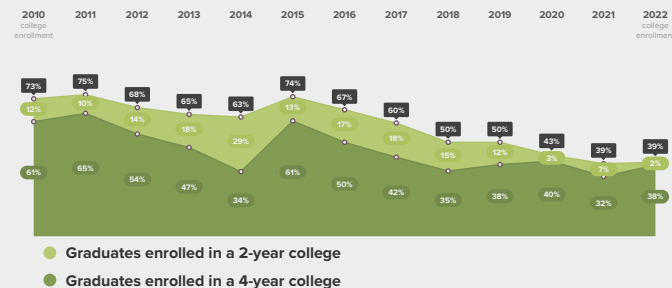

College Enrollment

of 2022 high school graduates from Perspectives - Calumet HS of Tech enrolled in college in fall of 2022.

In which colleges did 2022 Perspectives - Calumet HS of Tech graduates enroll?

	Graduates Enrolled	URM Grad Rate	Institutional Grad Rate	Institution Type
Columbia College Chicago	5	39%	51%	4 year

In order to preserve students' anonymity, only colleges that enrolled at least 5 students from Perspectives - Calumet HS of Tech in 2022 are included in this table.

How has the College Enrollment rate for students at Perspectives - Calumet HS of Tech changed over time?