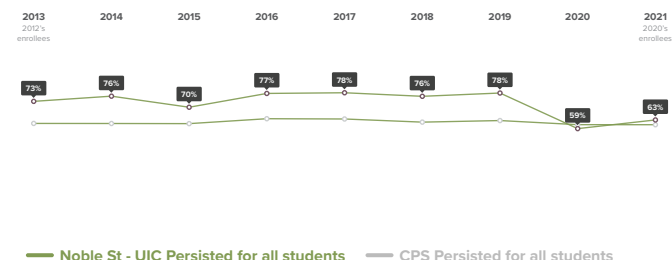

How has the College Persistence rate for students at Noble St - UIC changed over time?