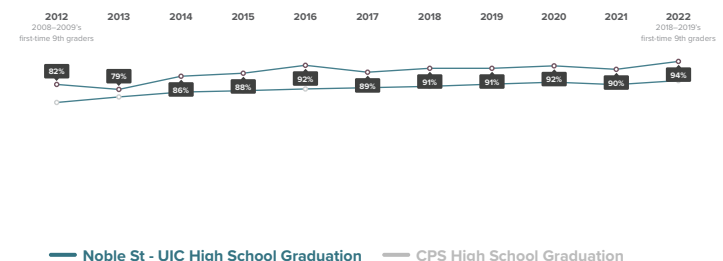

Take a deeper dive into the data at <https://toandthrough.uchicago.edu/tool/>

9th Grade On-Track

of 2021–2022 first-time 9th graders at Noble St - UIC were on-track to graduate from high school in 4 years.

A student is considered on-track to graduate at the end of their ninth-grade year if they have:

- Completed **5** course credits and
- Failed no more than **1** semester of a core course in their first year of high school

How has the 9th Grade On-Track rate for students at Noble St - UIC changed over time?

This graph did not show enough recent data and has been disabled.

This happens when, in two or more of the most recent five years, data was not available or there were fewer than 10 students in a group.

High School Graduation

of 2018–2019 first-time 9th graders at Noble St - UIC graduated high school by spring of 2022.

What colleges are 2018–2019 Noble St - UIC graduates able to access based on GPA and ACT scores?

- 0% graduated with Selective College Access
- 0% graduated with Somewhat Selective College Access
- 0% graduated with Two-Year College Access
- 94% graduated with unavailable college access data
- 6% did not graduate

How has the High School Graduation rate for students at Noble St - UIC changed over time?