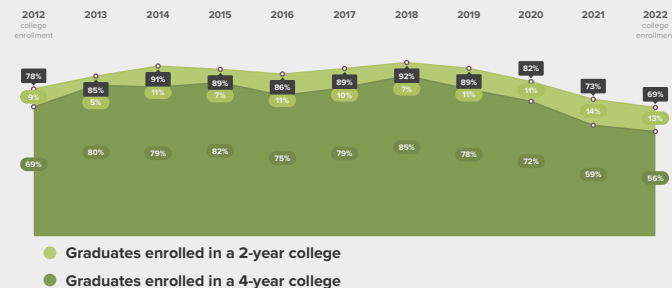

College Enrollment

0% of 2022 high school graduates from Noble St - UIC enrolled in college in fall of 2022.

In which colleges did 2022 Noble St - UIC graduates enroll?

	Graduates Enrolled	URM Grad Rate	Institutional Grad Rate	Institution Type
University of Illinois at Chicago	43	53%	62%	4 year
University of Illinois at Urbana-Champaign	13	75%	85%	4 year
City Colleges of Chicago-Malcolm X College	12	21%	21%	2 year
City Colleges of Chicago-Harold Washington College	7	22%	24%	2 year
Illinois State University	7	51%	67%	4 year

How has the College Enrollment rate for students at Noble St - UIC changed over time?