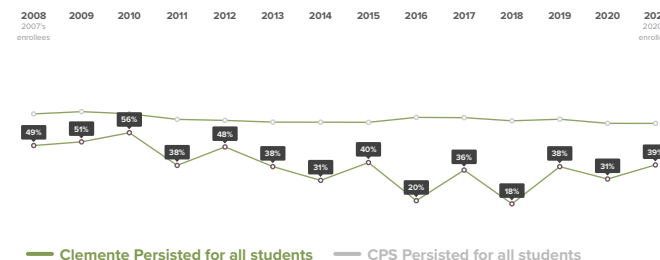

How has the College Persistence rate for students at Clemente changed over time?