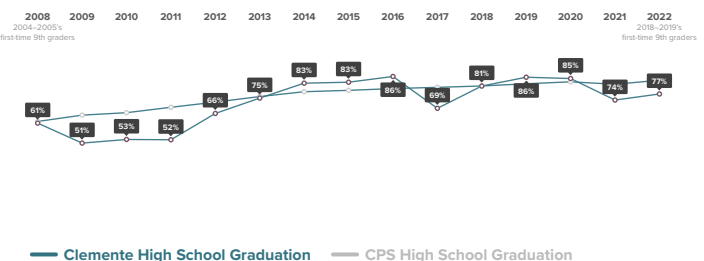

How has the High School Graduation rate for students at Clemente changed over time?