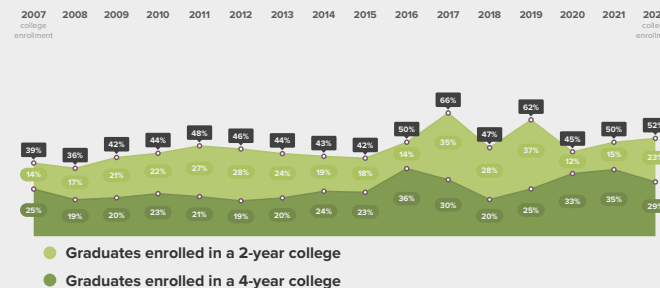

College Enrollment

100% of 2022 high school graduates from Clemente enrolled in college in fall of 2022.

In which colleges did 2022 Clemente graduates enroll?

	Graduates Enrolled	URM Grad Rate	Institutional Grad Rate	Institution Type
City Colleges of Chicago-Malcolm X College	12	21%	21%	2 year
Northeastern Illinois University	8	16%	21%	4 year
City Colleges of Chicago-Harry S Truman College	5	22%	25%	2 year
City Colleges of Chicago-Wilbur Wright College	5	23%	29%	2 year

In order to preserve students' anonymity, only colleges that enrolled at least 5 students from Clemente in 2022 are included in this table.

How has the College Enrollment rate for students at Clemente changed over time?