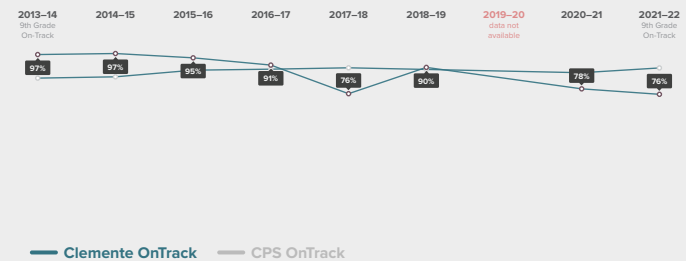

9th Grade Enrollment

first-time 9th graders enrolled in Clemente in 2021–2022.

In which community areas do Clemente's 2021–2022 9th graders live?

Community Area	Number of 9th Graders	Percentage of 9th Graders
Humboldt Park	50	26%
West Town	42	22%
Logan Square	34	18%
Austin	14	7%
North Lawndale	11	6%
Other	20	12%

How do I use this dataset?

This report provides a snapshot of what 6 important milestones on the path to college completion look like for students at Clemente. The report can be a starting place to ask deeper questions about Clemente's data using the To&Through Online Milestones Tool like:

- What are the current milestone rates? How do these rates differ for different student groups?
- How have trends in these milestones changed overtime? What historical context and factors may have affected these rates?
- What additional context about student experiences can help me better understand these milestone rates?

Take a deeper dive into the data at <https://toandthrough.uchicago.edu/tool/>

9th Grade On-Track

of 2021–2022 first-time 9th graders at Clemente were on-track to graduate from high school in 4 years.

A student is considered on-track to graduate at the end of their ninth-grade year if they have:

- Completed **5** course credits and
- Failed no more than **1** semester of a core course in their first year of high school

How has the 9th Grade On-Track rate for students at Clemente changed over time?