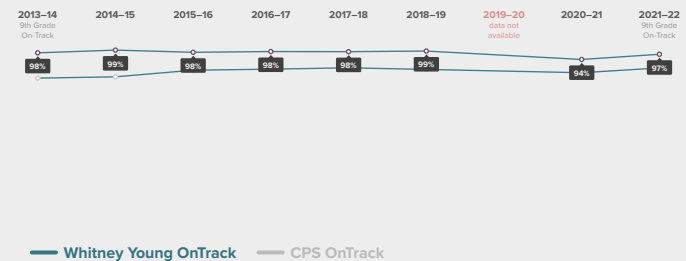

first-time 9th graders enrolled in Whitney Young in 2021–2022.

In which community areas do Whitney Young's 2021–2022 9th graders live?

Community Area	Number of 9th Graders	Percentage of 9th Graders
Near West Side	33	7%
Bridgeport	32	7%
West Town	25	6%
South Lawndale	21	5%
Lower West Side	20	4%
Other	236	64%

How do I use this dataset?

This report provides a snapshot of what 6 important milestones on the path to college completion look like for students at Whitney Young. The report can be a starting place to ask deeper questions about Whitney Young's data using the To&Through Online Milestones Tool like:

- What are the current milestone rates? How do these rates differ for different student groups?
- How have trends in these milestones changed overtime? What historical context and factors may have affected these rates?
- What additional context about student experiences can help me better understand these milestone rates?

Take a deeper dive into the data at <https://toandthrough.uchicago.edu/tool/>

9th Grade On-Track

of 2021–2022 first-time 9th graders at Whitney Young were on-track to graduate from high school in 4 years.

A student is considered on-track to graduate at the end of their ninth-grade year if they have:

- Completed **5** course credits and
- Failed no more than **1** semester of a core course in their first year of high school

How has the 9th Grade On-Track rate for students at Whitney Young changed over time?