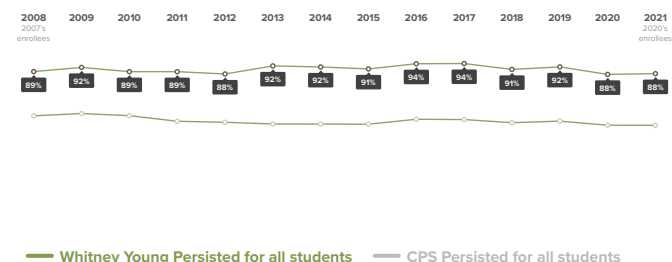

How has the College Persistence rate for students at Whitney Young changed over time?