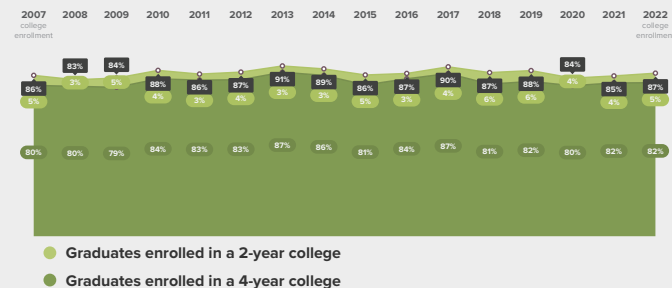

College Enrollment

100% of 2022 high school graduates from Whitney Young enrolled in college in fall of 2022.

In which colleges did 2022 Whitney Young graduates enroll?

	Graduates Enrolled	URM Grad Rate	Institutional Grad Rate	Institution Type
University of Illinois at Urbana-Champaign	84	75%	85%	4 year
University of Illinois at Chicago	25	53%	62%	4 year
DePaul University	21	59%	70%	4 year
Indiana University-Bloomington	13	73%	81%	4 year
Northwestern University	13	93%	95%	4 year

How has the College Enrollment rate for students at Whitney Young changed over time?