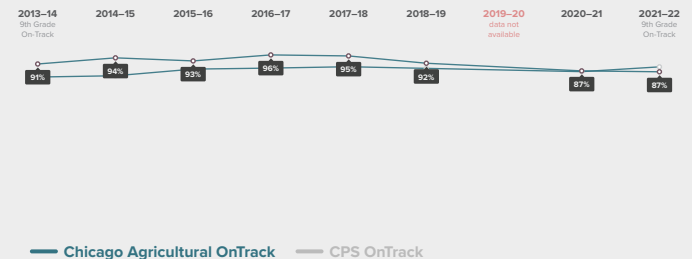

In which community areas do Chicago Agricultural's 2021–2022 9th graders live?

Community Area	Number of 9th Graders	Percentage of 9th Graders
Mount Greenwood	61	30%
Morgan Park	25	12%
Ashburn	23	11%
Beverly	22	11%
Auburn Gresham	12	6%
Other	20	12%

How do I use this dataset?

This report provides a snapshot of what 6 important milestones on the path to college completion look like for students at Chicago Agricultural. The report can be a starting place to ask deeper questions about Chicago Agricultural's data using the To&Through Online Milestones Tool like:

- What are the current milestone rates? How do these rates differ for different student groups?
- How have trends in these milestones changed overtime? What historical context and factors may have affected these rates?
- What additional context about student experiences can help me better understand these milestone rates?

Take a deeper dive into the data at <https://toandthrough.uchicago.edu/tool/>

9th Grade On-Track

of 2021–2022 first-time 9th graders at Chicago Agricultural were on-track to graduate from high school in 4 years.

A student is considered on-track to graduate at the end of their ninth-grade year if they have:

- Completed **5** course credits and
- Failed no more than **1** semester of a core course in their first year of high school

How has the 9th Grade On-Track rate for students at Chicago Agricultural changed over time?