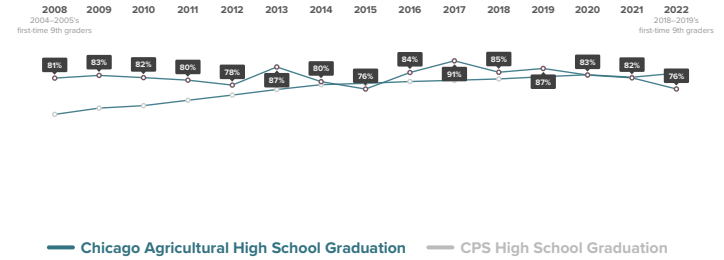

High School Graduation

of 2018–2019 first-time 9th graders at Chicago Agricultural graduated high school by spring of 2022.

What colleges are 2018–2019 Chicago Agricultural graduates able to access based on GPA and ACT scores?

- 34% graduated with Selective College Access
- 23% graduated with Somewhat Selective College Access
- 19% graduated with Two-Year College Access
- 0% graduated with unavailable college access data
- 24% did not graduate

How has the High School Graduation rate for students at Chicago Agricultural changed over time?