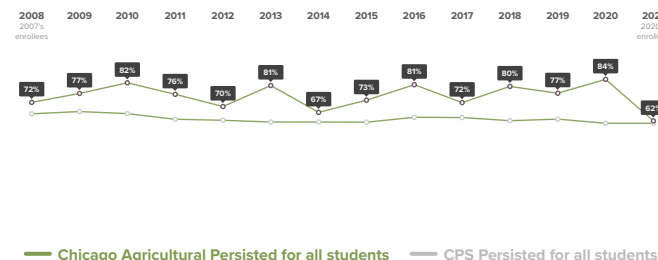

How has the College Persistence rate for students at Chicago Agricultural changed over time?