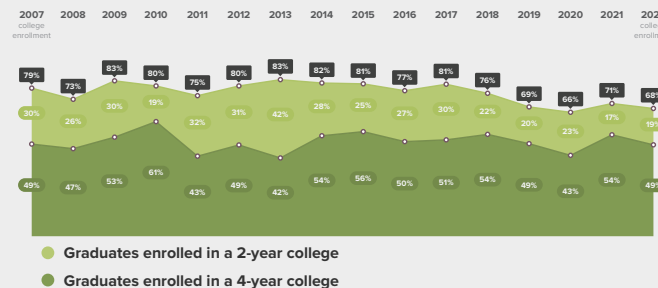

What colleges are 2018–2019 Chicago Agricultural graduates able to access based on GPA and ACT scores?

- 34% graduated with Selective College Access
- 23% graduated with Somewhat Selective College Access
- 19% graduated with Two-Year College Access
- 0% graduated with unavailable college access data
- 24% did not graduate

How has the High School Graduation rate for students at Chicago Agricultural changed over time?

College Enrollment

100% of 2022 high school graduates from Chicago Agricultural enrolled in college in fall of 2022.

In which colleges did 2022 Chicago Agricultural graduates enroll?

	Graduates Enrolled	URM Grad Rate	Institutional Grad Rate	Institution Type
City Colleges of Chicago-Richard J Daley College	12	24%	33%	2 year
Saint Xavier University	11	42%	52%	4 year
Moraine Valley Community College	7	27%	34%	2 year
University of Illinois at Urbana-Champaign	7	75%	85%	4 year
Illinois State University	6	51%	67%	4 year

How has the College Enrollment rate for students at Chicago Agricultural changed over time?

College Persistence

100% of 2020 immediate enrollees from Chicago Agricultural were enrolled in the fall of 2021.