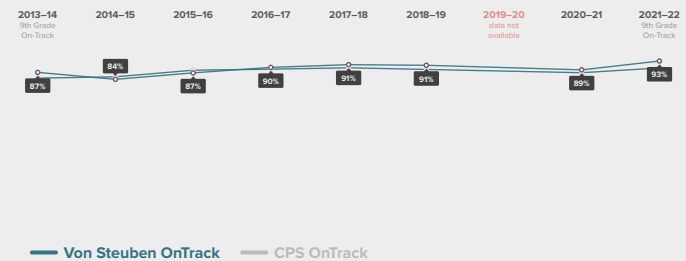

first-time 9th graders enrolled in Von Steuben in 2021–2022.

In which community areas do Von Steuben's 2021–2022 9th graders live?

Community Area	Number of 9th Graders	Percentage of 9th Graders
West Ridge	94	21%
Albany Park	67	15%
Irving Park	53	12%
North Park	30	7%
Belmont Cragin	27	6%
Other	154	36%

How do I use this dataset?

This report provides a snapshot of what 6 important milestones on the path to college completion look like for students at Von Steuben. The report can be a starting place to ask deeper questions about Von Steuben's data using the To&Through Online Milestones Tool like:

- What are the current milestone rates? How do these rates differ for different student groups?
- How have trends in these milestones changed overtime? What historical context and factors may have affected these rates?
- What additional context about student experiences can help me better understand these milestone rates?

Take a deeper dive into the data at <https://toandthrough.uchicago.edu/tool/>

9th Grade On-Track

of 2021–2022 first-time 9th graders at Von Steuben were on-track to graduate from high school in 4 years.

A student is considered on-track to graduate at the end of their ninth-grade year if they have:

- Completed **5** course credits and
- Failed no more than **1** semester of a core course in their first year of high school

How has the 9th Grade On-Track rate for students at Von Steuben changed over time?