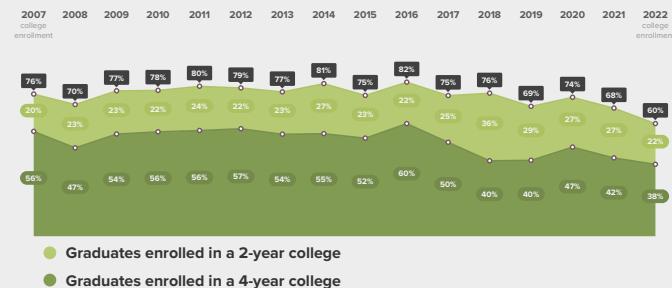

- 51% graduated with Selective College Access
- 25% graduated with Somewhat Selective College Access
- 19% graduated with Two-Year College Access
- 0% graduated with unavailable college access data
- 5% did not graduate

How has the High School Graduation rate for students at Von Steuben changed over time?

College Enrollment

60% of 2022 high school graduates from Von Steuben enrolled in college in fall of 2022.

In which colleges did 2022 Von Steuben graduates enroll?

	Graduates Enrolled	URM Grad Rate	Institutional Grad Rate	Institution Type
City Colleges of Chicago-Wilbur Wright College	57	23%	29%	2 year
University of Illinois at Chicago	38	53%	62%	4 year
University of Illinois at Urbana-Champaign	13	75%	85%	4 year
Northeastern Illinois University	11	16%	21%	4 year
Northern Illinois University	11	39%	51%	4 year

How has the College Enrollment rate for students at Von Steuben changed over time?

College Persistence

40% of 2020 immediate enrollees from Von Steuben were enrolled in the fall of 2021.

Where are 2020 Von Steuben graduates after 4 semesters?