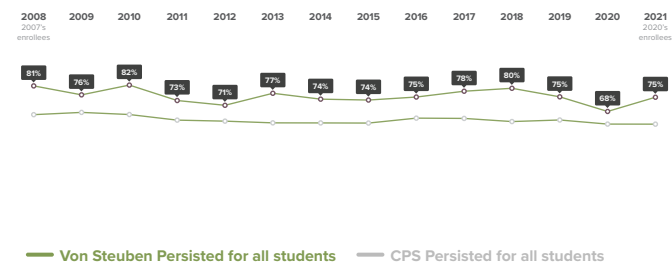

How has the College Persistence rate for students at Von Steuben changed over time?