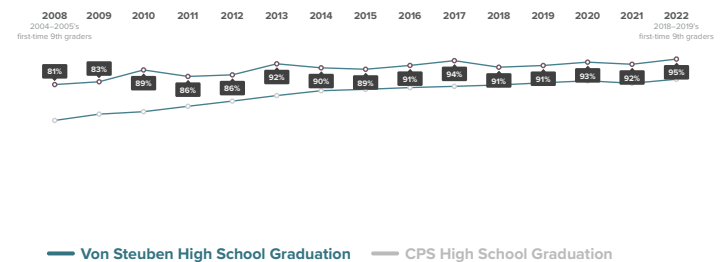

How has the High School Graduation rate for students at Von Steuben changed over time?