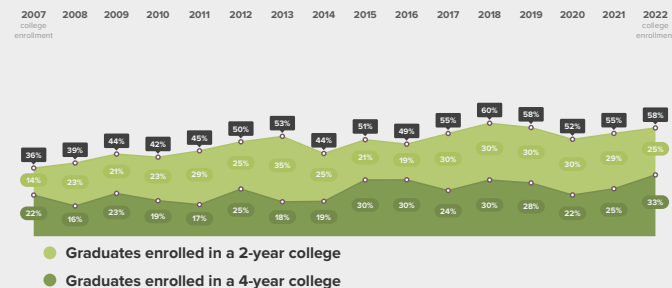

College Enrollment

of 2022 high school graduates from Schurz enrolled in college in fall of 2022.

In which colleges did 2022 Schurz graduates enroll?

	Graduates Enrolled	URM Grad Rate	Institutional Grad Rate	Institution Type
City Colleges of Chicago-Wilbur Wright College	37	23%	29%	2 year
Northeastern Illinois University	24	16%	21%	4 year
City Colleges of Chicago-Malcolm X College	20	21%	21%	2 year
University of Illinois at Chicago	20	53%	62%	4 year
Dominican University	7	49%	52%	4 year

How has the College Enrollment rate for students at Schurz changed over time?