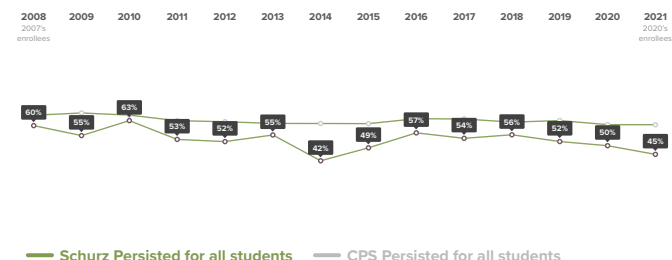

How has the College Persistence rate for students at Schurz changed over time?