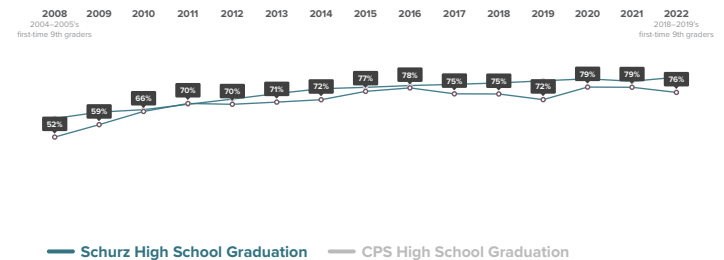

How has the High School Graduation rate for students at Schurz changed over time?