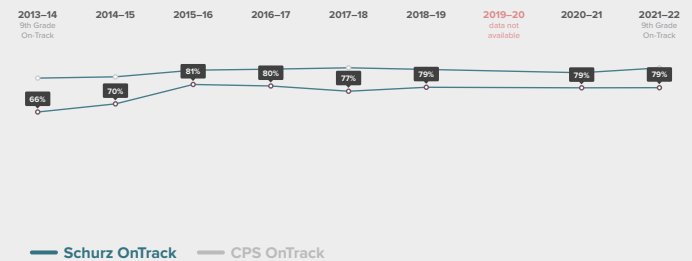

- What are the current milestone rates? How do these rates differ for different student groups?
- How have trends in these milestones changed overtime? What historical context and factors may have affected these rates?
- What additional context about student experiences can help me better understand these milestone rates?

## 9th Grade On-Track

of 2021–2022 first-time 9th graders at Schurz were on-track to graduate from high school in 4 years.

A student is considered on-track to graduate at the end of their ninth-grade year if they have:

- Completed **5** course credits and
- Failed no more than **1** semester of a core course in their first year of high school

### How has the 9th Grade On-Track rate for students at Schurz changed over time?