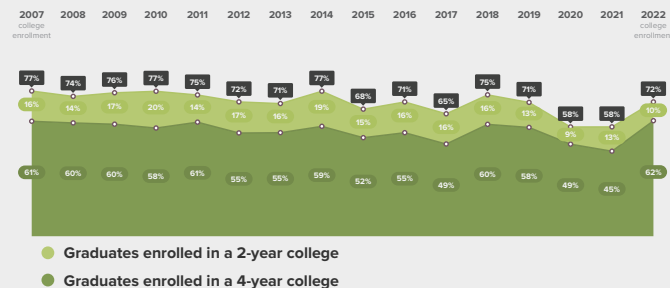

College Enrollment

100% of 2022 high school graduates from Morgan Park enrolled in college in fall of 2022.

In which colleges did 2022 Morgan Park graduates enroll?

	Graduates Enrolled	URM Grad Rate	Institutional Grad Rate	Institution Type
Western Illinois University	33	40%	51%	4 year
Southern Illinois University-Carbondale	22	28%	45%	4 year
Northern Illinois University	17	39%	51%	4 year
City Colleges of Chicago-Kennedy-King College	9	24%	29%	2 year
Chicago State University	7	20%	21%	4 year

How has the College Enrollment rate for students at Morgan Park changed over time?