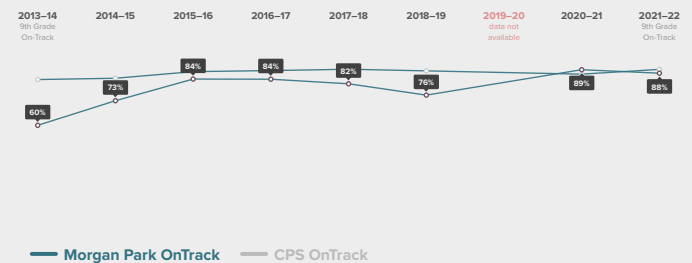

first-time 9th graders enrolled in Morgan Park in 2021–2022.

In which community areas do Morgan Park's 2021–2022 9th graders live?

Community Area	Number of 9th Graders	Percentage of 9th Graders
Morgan Park	101	27%
Roseland	48	13%
West Pullman	45	12%
Washington Heights	33	9%
Auburn Gresham	22	6%
Other	86	26%

How do I use this dataset?

This report provides a snapshot of what 6 important milestones on the path to college completion look like for students at Morgan Park. The report can be a starting place to ask deeper questions about Morgan Park's data using the To&Through Online Milestones Tool like:

- What are the current milestone rates? How do these rates differ for different student groups?
- How have trends in these milestones changed overtime? What historical context and factors may have affected these rates?
- What additional context about student experiences can help me better understand these milestone rates?

Take a deeper dive into the data at <https://toandthrough.uchicago.edu/tool/>

9th Grade On-Track

of 2021–2022 first-time 9th graders at Morgan Park were on-track to graduate from high school in 4 years.

A student is considered on-track to graduate at the end of their ninth-grade year if they have:

- Completed **5** course credits and
- Failed no more than **1** semester of a core course in their first year of high school

How has the 9th Grade On-Track rate for students at Morgan Park changed over time?