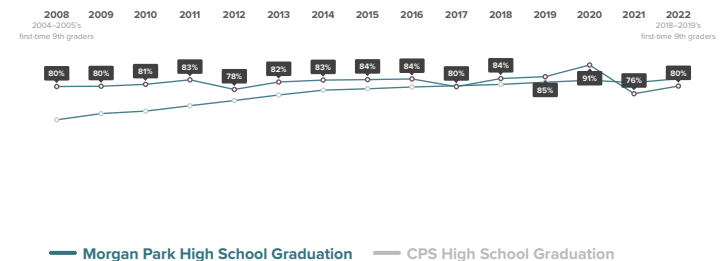

How has the High School Graduation rate for students at Morgan Park changed over time?