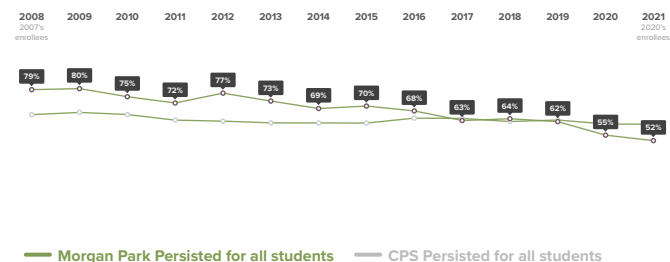

How has the College Persistence rate for students at Morgan Park changed over time?