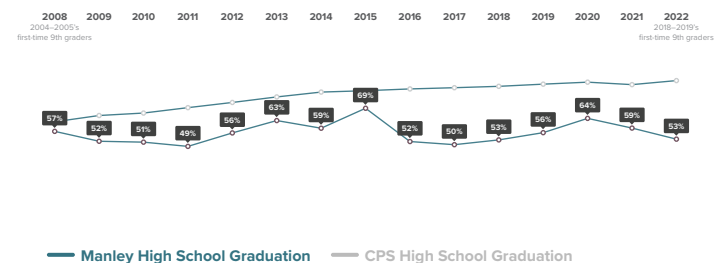

How has the High School Graduation rate for students at Manley changed over time?