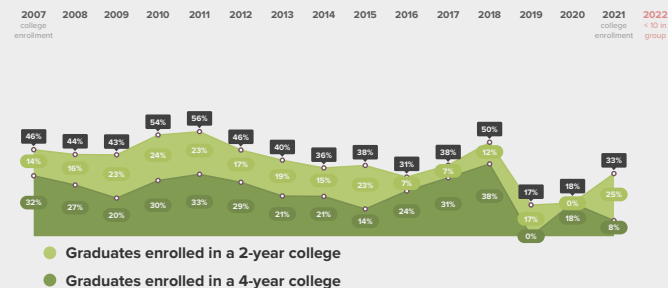

College Enrollment

0 of 2022 high school graduates from Manley enrolled in college in fall of 2022.

In which colleges did 2022 Manley graduates enroll?

Graduates Enrolled	URM Grad Rate	Institutional Grad Rate	Institution Type
No colleges to show.			
<i>In order to preserve students' anonymity, only colleges that enrolled at least 5 students from Manley in 2022 are included in this table.</i>			

How has the College Enrollment rate for students at Manley changed over time?