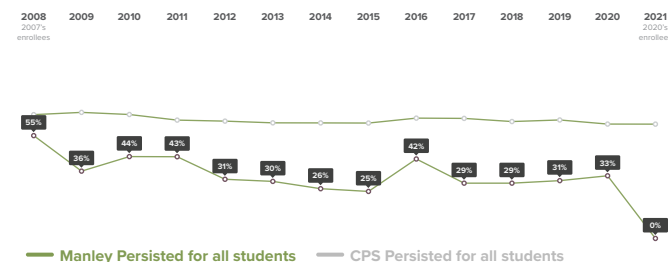

How has the College Persistence rate for students at Manley changed over time?