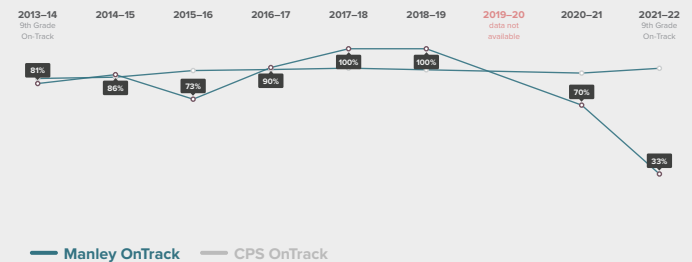

In order to preserve students' anonymity, only community areas with at least 5 ninth-grade enrollees from Manley in are included in this table.

How do I use this dataset?

This report provides a snapshot of what 6 important milestones on the path to college completion look like for students at Manley. The report can be a starting place to ask deeper questions about Manley's data using the To&Through Online Milestones Tool like:

- What are the current milestone rates? How do these rates differ for different student groups?
- How have trends in these milestones changed overtime? What historical context and factors may have affected these rates?
- What additional context about student experiences can help me better understand these milestone rates?

Take a deeper dive into the data at <https://toandthrough.uchicago.edu/tool/>

9th Grade On-Track

of 2021–2022 first-time 9th graders at Manley were on-track to graduate from high school in 4 years.

A student is considered on-track to graduate at the end of their ninth-grade year if they have:

- Completed **5** course credits and
- Failed no more than **1** semester of a core course in their first year of high school

How has the 9th Grade On-Track rate for students at Manley changed over time?