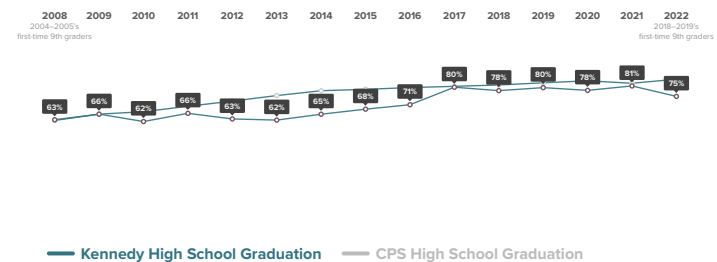

- Completed **5** course credits and
- Failed no more than **1** semester of a core course in their first year of high school

How has the 9th Grade On-Track rate for students at Kennedy changed over time?

High School Graduation

of 2018–2019 first-time 9th graders at Kennedy graduated high school by spring of 2022.

What colleges are 2018–2019 Kennedy graduates able to access based on GPA and ACT scores?

- 29% graduated with Selective College Access
- 25% graduated with Somewhat Selective College Access
- 21% graduated with Two-Year College Access
- 0% graduated with unavailable college access data
- 25% did not graduate

How has the High School Graduation rate for students at Kennedy changed over time?

College Enrollment

of 2022 high school graduates from Kennedy enrolled in college in fall of 2022.

In which colleges did 2022 Kennedy graduates enroll?