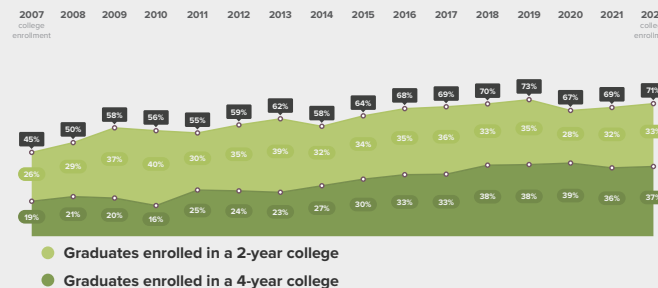

College Enrollment

of 2022 high school graduates from Kennedy enrolled in college in fall of 2022.

In which colleges did 2022 Kennedy graduates enroll?

	Graduates Enrolled	URM Grad Rate	Institutional Grad Rate	Institution Type
City Colleges of Chicago-Richard J Daley College	38	24%	33%	2 year
University of Illinois at Chicago	32	53%	62%	4 year
City Colleges of Chicago-Malcolm X College	24	21%	21%	2 year
City Colleges of Chicago-Harold Washington College	14	22%	24%	2 year
Moraine Valley Community College	8	27%	34%	2 year

How has the College Enrollment rate for students at Kennedy changed over time?