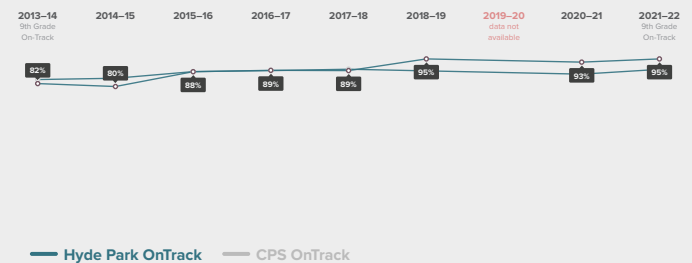

9th Grade Enrollment

first-time 9th graders enrolled in Hyde Park in 2021–2022.

In which community areas do Hyde Park's 2021–2022 9th graders live?

Community Area	Number of 9th Graders	Percentage of 9th Graders
South Shore	46	25%
Woodlawn	44	24%
Washington Park	12	7%
Chatham	10	6%
Greater Grand Crossing	8	4%
Other	19	14%

How do I use this dataset?

This report provides a snapshot of what 6 important milestones on the path to college completion look like for students at Hyde Park. The report can be a starting place to ask deeper questions about Hyde Park's data using the To&Through Online Milestones Tool like:

- What are the current milestone rates? How do these rates differ for different student groups?
- How have trends in these milestones changed overtime? What historical context and factors may have affected these rates?
- What additional context about student experiences can help me better understand these milestone rates?

Take a deeper dive into the data at <https://toandthrough.uchicago.edu/tool/>

9th Grade On-Track

of 2021–2022 first-time 9th graders at Hyde Park were on-track to graduate from high school in 4 years.

A student is considered on-track to graduate at the end of their ninth-grade year if they have:

- Completed **5** course credits and
- Failed no more than **1** semester of a core course in their first year of high school

How has the 9th Grade On-Track rate for students at Hyde Park changed over time?