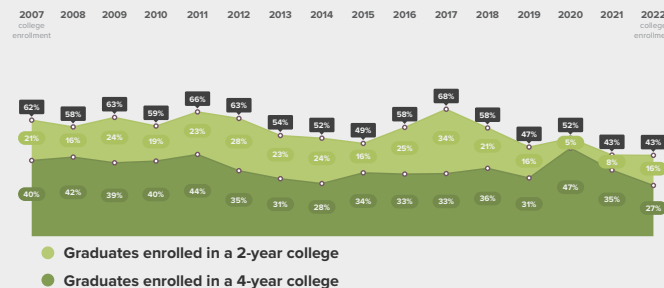

College Enrollment

100% of 2022 high school graduates from Hyde Park enrolled in college in fall of 2022.

In which colleges did 2022 Hyde Park graduates enroll?

	Graduates Enrolled	URM Grad Rate	Institutional Grad Rate	Institution Type
Eastern Illinois University	8	40%	51%	4 year
City Colleges of Chicago-Harold Washington College	6	22%	24%	2 year
City Colleges of Chicago-Malcolm X College	6	21%	21%	2 year

In order to preserve students' anonymity, only colleges that enrolled at least 5 students from Hyde Park in 2022 are included in this table.

How has the College Enrollment rate for students at Hyde Park changed over time?