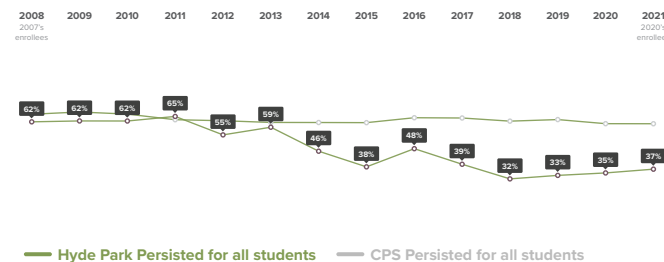

How has the College Persistence rate for students at Hyde Park changed over time?