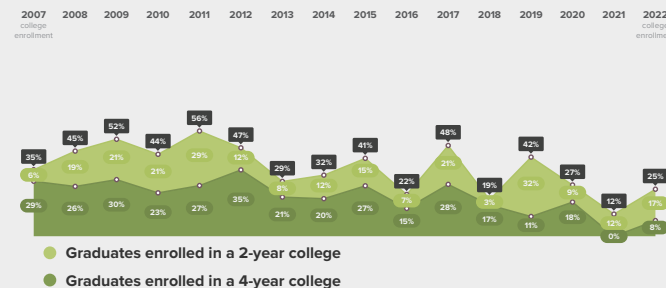

College Enrollment

0% of 2022 high school graduates from Hirsch enrolled in college in fall of 2022.

In which colleges did 2022 Hirsch graduates enroll?

Graduates Enrolled	URM Grad Rate	Institutional Grad Rate	Institution Type
No colleges to show.			
<i>In order to preserve students' anonymity, only colleges that enrolled at least 5 students from Hirsch in 2022 are included in this table.</i>			

How has the College Enrollment rate for students at Hirsch changed over time?