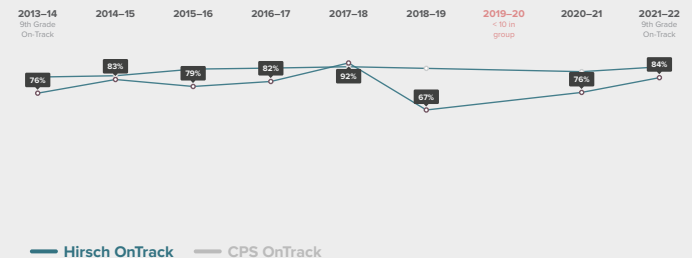

In order to preserve students' anonymity, only community areas with at least 5 ninth-grade enrollees from Hirsch in are included in this table.

How do I use this dataset?

This report provides a snapshot of what 6 important milestones on the path to college completion look like for students at Hirsch. The report can be a starting place to ask deeper questions about Hirsch's data using the To&Through Online Milestones Tool like:

- What are the current milestone rates? How do these rates differ for different student groups?
- How have trends in these milestones changed overtime? What historical context and factors may have affected these rates?
- What additional context about student experiences can help me better understand these milestone rates?

Take a deeper dive into the data at <https://toandthrough.uchicago.edu/tool/>

9th Grade On-Track

of 2021–2022 first-time 9th graders at Hirsch were on-track to graduate from high school in 4 years.

A student is considered on-track to graduate at the end of their ninth-grade year if they have:

- Completed **5** course credits and
- Failed no more than **1** semester of a core course in their first year of high school

How has the 9th Grade On-Track rate for students at Hirsch changed over time?