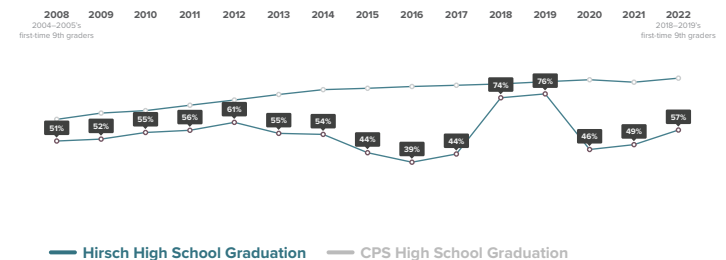

- Completed **5** course credits and
- Failed no more than **1** semester of a core course in their first year of high school

How has the 9th Grade On-Track rate for students at Hirsch changed over time?

High School Graduation

of 2018–2019 first-time 9th graders at Hirsch graduated high school by spring of 2022.

What colleges are 2018–2019 Hirsch graduates able to access based on GPA and ACT scores?

- 4% graduated with Selective College Access
- 13% graduated with Somewhat Selective College Access
- 30% graduated with Two-Year College Access
- 9% graduated with unavailable college access data
- 43% did not graduate

How has the High School Graduation rate for students at Hirsch changed over time?

College Enrollment

0% of 2022 high school graduates from Hirsch enrolled in college in fall of 2022.

In which colleges did 2022 Hirsch graduates enroll?