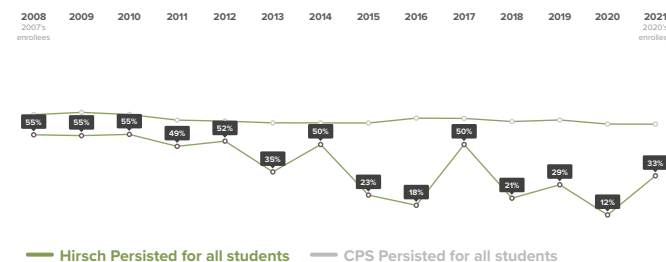

How has the College Persistence rate for students at Hirsch changed over time?