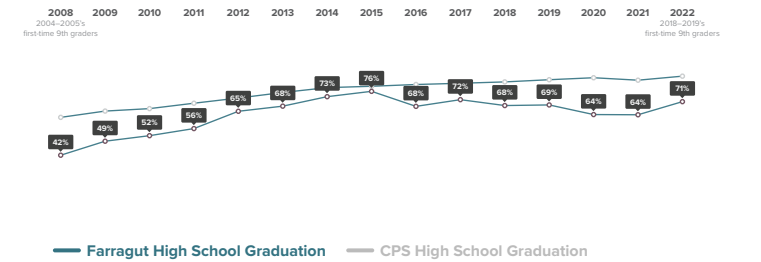

How has the High School Graduation rate for students at Farragut changed over time?