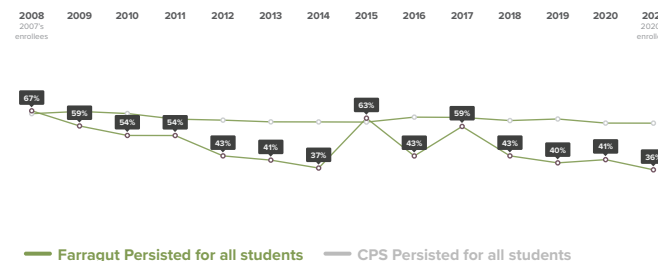

How has the College Persistence rate for students at Farragut changed over time?