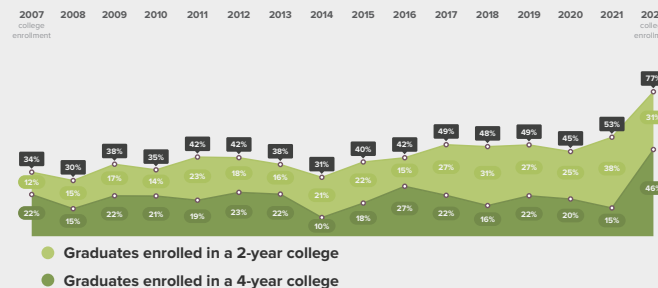

College Enrollment

0 of 2022 high school graduates from Farragut enrolled in college in fall of 2022.

In which colleges did 2022 Farragut graduates enroll?

	Graduates Enrolled	URM Grad Rate	Institutional Grad Rate	Institution Type
National Louis University	18	32%	34%	4 year
City Colleges of Chicago-Malcolm X College	13	21%	21%	2 year
Northeastern Illinois University	8	16%	21%	4 year
Northern Illinois University	7	39%	51%	4 year
City Colleges of Chicago-Harold Washington College	6	22%	24%	2 year

How has the College Enrollment rate for students at Farragut changed over time?