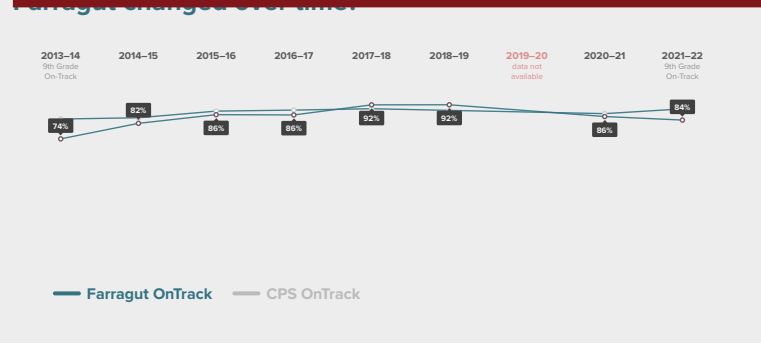

9th Grade Enrollment

first-time 9th graders enrolled in Farragut in 2021–2022.

In which community areas do Farragut's 2021–2022 9th graders live?

Community Area	Number of 9th Graders	Percentage of 9th Graders
South Lawndale	107	87%
North Lawndale	8	7%

In order to preserve students' anonymity, only community areas with at least 5 ninth-grade enrollees from Farragut in are included in this table.

How do I use this dataset?

This report provides a snapshot of what 6 important milestones on the path to college completion look like for students at Farragut. The report can be a starting place to ask deeper questions about Farragut's data using the To&Through Online Milestones Tool like:

- What are the current milestone rates? How do these rates differ for different student groups?
- How have trends in these milestones changed overtime? What historical context and factors may have affected these rates?
- What additional context about student experiences can help me better understand these milestone rates?

Take a deeper dive into the data at <https://toandthrough.uchicago.edu/tool/>

9th Grade On-Track

of 2021–2022 first-time 9th graders at Farragut were on-track to graduate from high school in 4 years.

A student is considered on-track to graduate at the end of their ninth-grade year if they have:

- Completed **5** course credits and
- Failed no more than **1** semester of a core course in their first year of high school