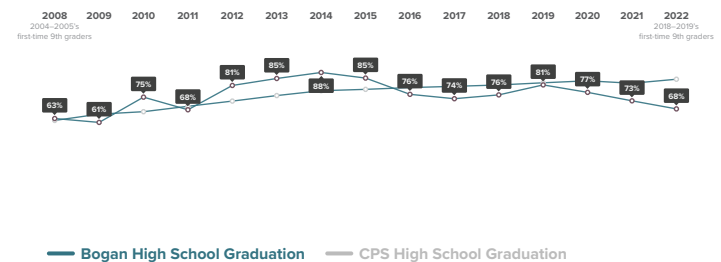

How has the High School Graduation rate for students at Bogan changed over time?