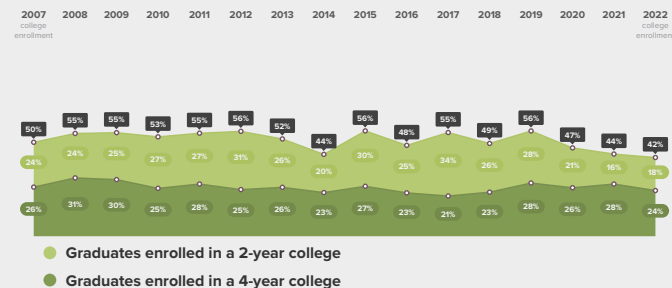

College Enrollment

0 of 2022 high school graduates from Bogan enrolled in college in fall of 2022.

In which colleges did 2022 Bogan graduates enroll?

	Graduates Enrolled	URM Grad Rate	Institutional Grad Rate	Institution Type
City Colleges of Chicago-Richard J Daley College	15	24%	33%	2 year

In order to preserve students' anonymity, only colleges that enrolled at least 5 students from Bogan in 2022 are included in this table.

How has the College Enrollment rate for students at Bogan changed over time?