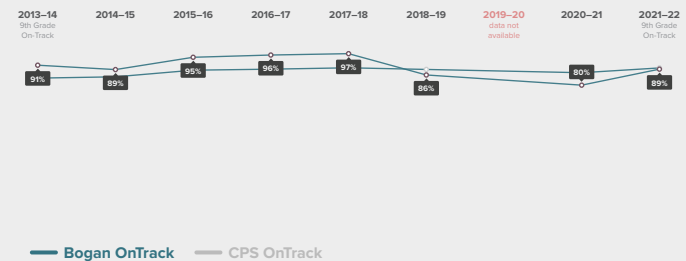

- What are the current milestone rates? How do these rates differ for different student groups?
- How have trends in these milestones changed overtime? What historical context and factors may have affected these rates?
- What additional context about student experiences can help me better understand these milestone rates?

Take a deeper dive into the data at
<https://toandthrough.uchicago.edu/tool/>

9th Grade On-Track

of 2021–2022 first-time 9th graders at Bogan were on-track to graduate from high school in 4 years.

A student is considered on-track to graduate at the end of their ninth-grade year if they have:

- Completed **5** course credits and
- Failed no more than **1** semester of a core course in their first year of high school

How has the 9th Grade On-Track rate for students at Bogan changed over time?