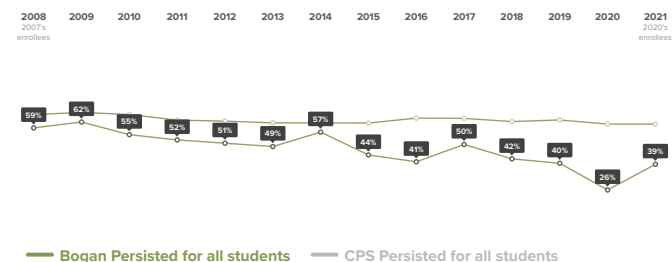

How has the College Persistence rate for students at Bogan changed over time?