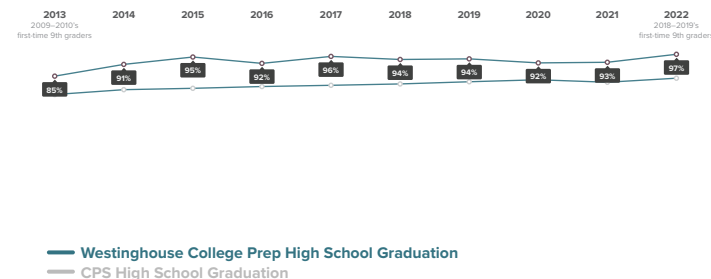

High School Graduation

of 2018–2019 first-time 9th graders at Westinghouse College Prep graduated high school by spring of 2022.

What colleges are 2018–2019 Westinghouse College Prep graduates able to access based on GPA and ACT scores?

- 47% graduated with Selective College Access
- 36% graduated with Somewhat Selective College Access
- 13% graduated with Two-Year College Access
- 0% graduated with unavailable college access data
- 3% did not graduate

How has the High School Graduation rate for students at Westinghouse College Prep changed over time?