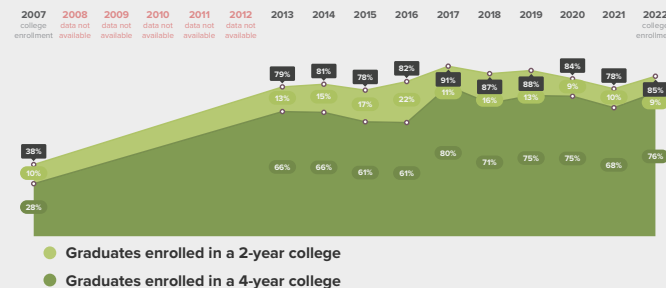

College Enrollment

of 2022 high school graduates from Westinghouse College Prep enrolled in college in fall of 2022.

In which colleges did 2022 Westinghouse College Prep graduates enroll?

	Graduates Enrolled	URM Grad Rate	Institutional Grad Rate	Institution Type
University of Illinois at Chicago	32	53%	62%	4 year
University of Illinois at Urbana-Champaign	18	75%	85%	4 year
Columbia College Chicago	16	39%	51%	4 year
Illinois State University	13	51%	67%	4 year
City Colleges of Chicago-Malcolm X College	11	21%	21%	2 year

How has the College Enrollment rate for students at Westinghouse College Prep changed over time?