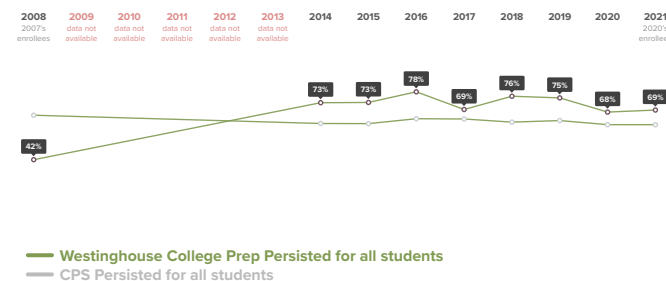

How has the College Persistence rate for students at Westinghouse College Prep changed over time?