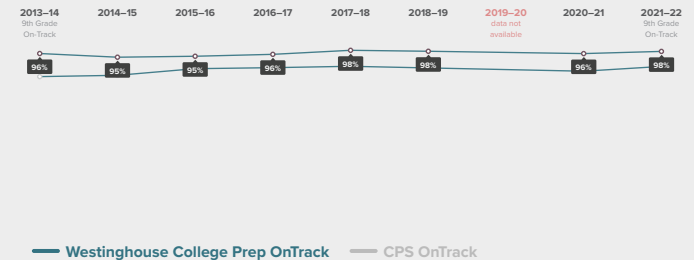

Community Area	Number of 9th Graders	Percentage of 9th Graders
Austin	61	21%
Humboldt Park	34	11%
North Lawndale	26	9%
Belmont Cragin	19	6%
South Lawndale	18	6%
Other	90	36%

How do I use this dataset?

This report provides a snapshot of what 6 important milestones on the path to college completion look like for students at Westinghouse College Prep. The report can be a starting place to ask deeper questions about Westinghouse College Prep's data using the To&Through Online Milestones Tool like:

- What are the current milestone rates? How do these rates differ for different student groups?
- How have trends in these milestones changed overtime? What historical context and factors may have affected these rates?
- What additional context about student experiences can help me better understand these milestone rates?

Take a deeper dive into the data at
<https://toandthrough.uchicago.edu/tool/>

9th Grade On-Track

of 2021–2022 first-time 9th graders at Westinghouse College Prep were on-track to graduate from high school in 4 years.

A student is considered on-track to graduate at the end of their ninth-grade year if they have:

- Completed **5** course credits and
- Failed no more than **1** semester of a core course in their first year of high school

How has the 9th Grade On-Track rate for students at Westinghouse College Prep changed over time?