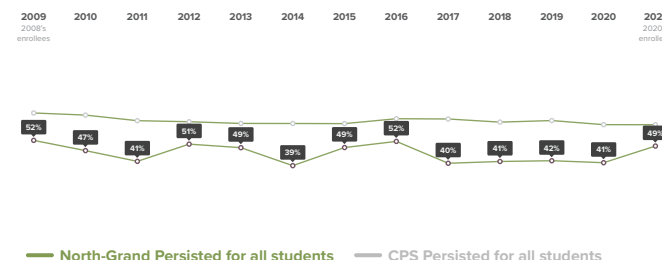

How has the College Persistence rate for students at North-Grand changed over time?