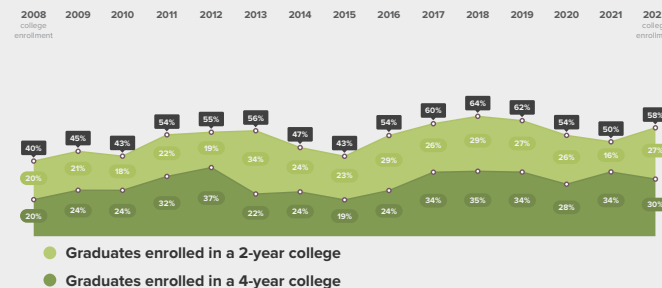

College Enrollment

of 2022 high school graduates from North-Grand enrolled in college in fall of 2022.

In which colleges did 2022 North-Grand graduates enroll?

	Graduates Enrolled	URM Grad Rate	Institutional Grad Rate	Institution Type
City Colleges of Chicago-Wilbur Wright College	29	23%	29%	2 year
City Colleges of Chicago-Malcolm X College	15	21%	21%	2 year
University of Illinois at Chicago	13	53%	62%	4 year
Dominican University	10	49%	52%	4 year
Northeastern Illinois University	8	16%	21%	4 year

How has the College Enrollment rate for students at North-Grand changed over time?