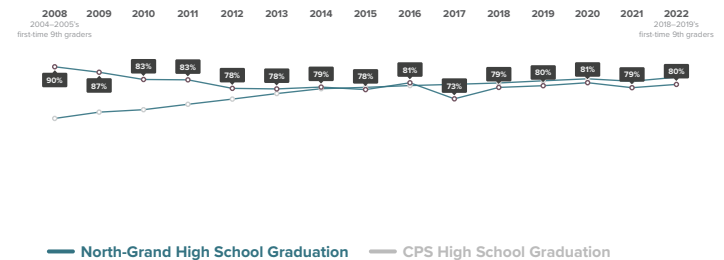

How has the High School Graduation rate for students at North-Grand changed over time?