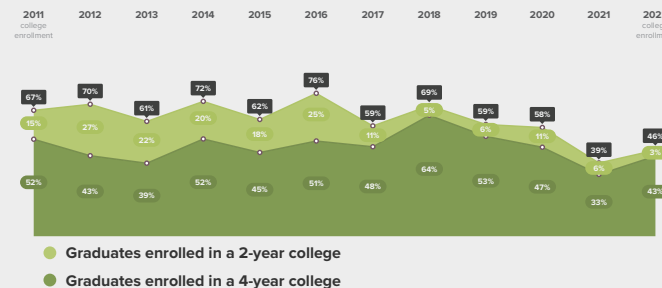

College Enrollment

0 of 2022 high school graduates from North Lawndale Prep @ Collins enrolled in college in fall of 2022.

In which colleges did 2022 North Lawndale Prep @ Collins graduates enroll?

	Graduates Enrolled	URM Grad Rate	Institutional Grad Rate	Institution Type
Northern Illinois University	7	39%	51%	4 year
Clark Atlanta University	5	42%	42%	4 year
Marquette University	5	76%	81%	4 year

In order to preserve students' anonymity, only colleges that enrolled at least 5 students from North Lawndale Prep @ Collins in 2022 are included in this table.

How has the College Enrollment rate for students at North Lawndale Prep @ Collins changed over time?