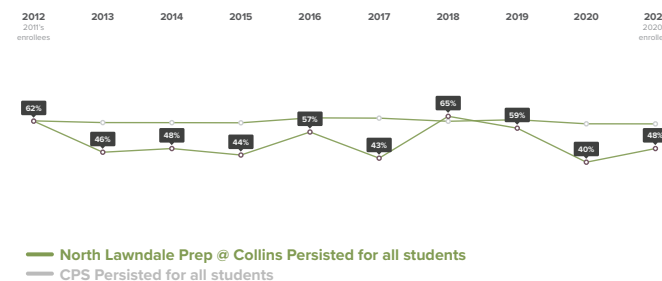

How has the College Persistence rate for students at North Lawndale Prep @ Collins changed over time?