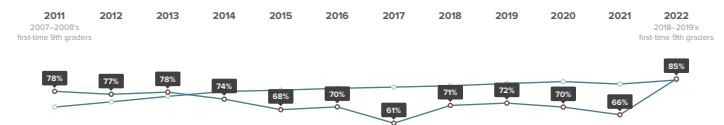

Take a deeper dive into the data at <https://toandthrough.uchicago.edu/tool/>

9th Grade On-Track

of 2021–2022 first-time 9th graders at North Lawndale Prep @ Collins were on-track to graduate from high school in 4 years.

A student is considered on-track to graduate at the end of their ninth-grade year if they have:

- Completed 5 course credits and
- Failed no more than 1 semester of a core course in their first year of high school

How has the 9th Grade On-Track rate for students at North Lawndale Prep @ Collins changed over time?

This graph did not show enough recent data and has been disabled.

This happens when, in two or more of the most recent five years, data was not available or there were fewer than 10 students in a group.

High School Graduation

of 2018–2019 first-time 9th graders at North Lawndale Prep @ Collins graduated high school by spring of 2022.

What colleges are 2018–2019 North Lawndale Prep @ Collins graduates able to access based on GPA and ACT scores?

- 0% graduated with Selective College Access
- 0% graduated with Somewhat Selective College Access
- 0% graduated with Two-Year College Access
- 85% graduated with unavailable college access data
- 15% did not graduate

How has the High School Graduation rate for students at North Lawndale Prep @ Collins changed over time?

North Lawndale Prep @ Collins High School Graduation