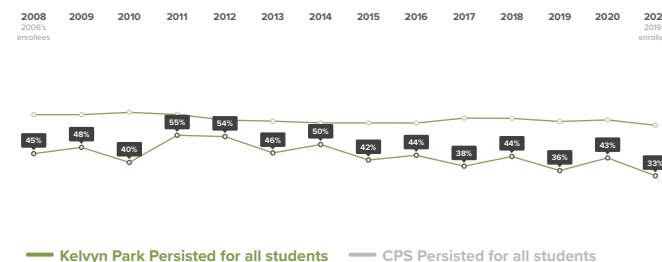

How has the College Persistence rate for students at Kelvyn Park changed over time?