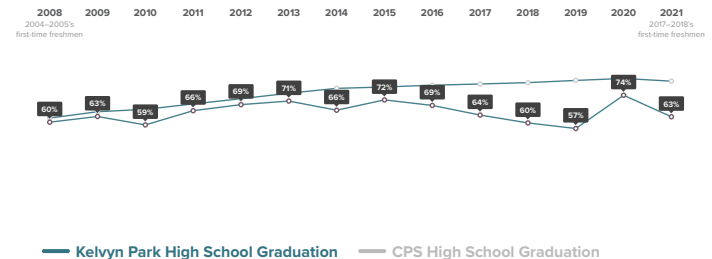

How has the Freshman OnTrack rate for students at Kelvyn Park changed over time?

High School Graduation

100% of 2017–2018 first-time freshmen at Kelvyn Park graduated high school by spring of 2021.

What colleges are 2017–2018 Kelvyn Park graduates able to access based on GPA and ACT scores?

Data not available

How has the High School Graduation rate for students at Kelvyn Park changed over time?

College Enrollment

of 2021 high school graduates from Kelvyn Park enrolled in college in fall of 2021.