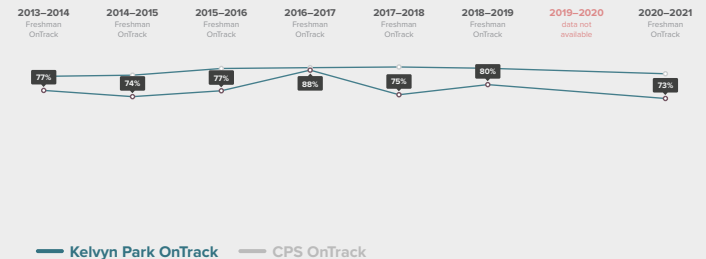

Community Area	Number of Freshmen	Percentage of Freshmen
Hermosa	43	49%
Logan Square	19	22%
Belmont Cragin	14	16%
Humboldt Park	6	7%

In order to preserve students' anonymity, only community areas with at least 5 freshman enrollees from Kelvyn Park in are included in this table.

How do I use this dataset?

This report provides a snapshot of what 6 important milestones on the path to college completion look like for students at Kelvyn Park. The report can be a starting place to ask deeper questions about Kelvyn Park's data using the To&Through Online Milestones Tool like:

- What are the current milestone rates? How do these rates differ for different student groups?
- How have trends in these milestones changed overtime? What historical context and factors may have affected these rates?
- What additional context about student experiences can help me better understand these milestone rates?

Take a deeper dive into the data at <https://toandthrough.uchicago.edu/tool/>

Freshman OnTrack

100% of 2020–2021 first-time freshmen at Kelvyn Park were on-track to graduate from high school in 4 years.

A student is considered on-track to graduate at the end of freshman year if they have:

- Completed 5 course credits and
- Failed no more than 1 semester of a core course in their first year of high school

How has the Freshman OnTrack rate for students at Kelvyn Park changed over time?