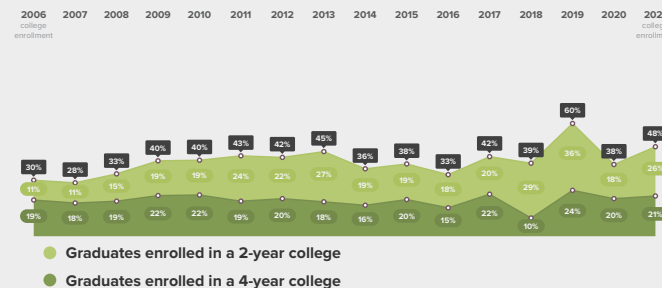

College Enrollment

of 2021 high school graduates from Kelvyn Park enrolled in college in fall of 2021.

In which colleges did 2021 Kelvyn Park graduates enroll?

	Graduates Enrolled	URM Grad Rate	Institutional Grad Rate	Institution Type
City Colleges of Chicago-Wilbur Wright College	7	23%	29%	2 year

In order to preserve students' anonymity, only colleges that enrolled at least 5 students from Kelvyn Park in 2021 are included in this table.

How has the College Enrollment rate for students at Kelvyn Park changed over time?