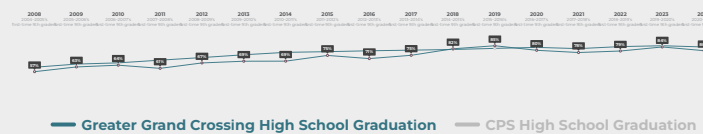

How do I use this dataset?

This report provides a snapshot of important milestones on the path to college completion for students from Greater Grand Crossing. The report can be a starting place to ask deeper questions about Greater Grand Crossing's data, like:

- What are the current milestone rates? How do these rates differ for different student groups?
- How have trends in these milestones changed overtime? What historical context and factors may have affected these rates?
- What additional context about student experiences can help me better understand these milestone rates?

Take a deeper dive into the data at <https://toandthrough.uchicago.edu/tool/>

High School Graduation

80%

of 2020–2021 first-time 9th graders from Greater Grand Crossing graduated high school by spring of 2024.

How has the High School Graduation rate for students from Greater Grand Crossing changed over time?

College Enrollment

of 2024 high school graduates from Greater Grand Crossing enrolled in college in fall of 2024.