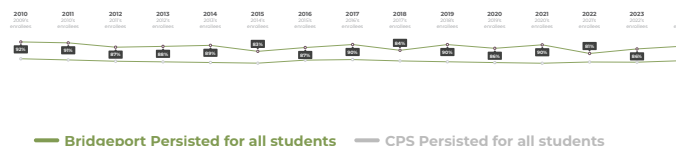

College Enrollment

of 2024 high school graduates from Bridgeport enrolled in college in fall of 2024.

In which colleges did 2024 CPS graduates from Bridgeport enroll?

	Graduates Enrolled	URM Grad Rate	IGR	Institution Type
University of Illinois Urbana-Champaign	46	74%	85%	4 year
University of Illinois Chicago	36	53%	62%	4 year
City Colleges of Chicago-Harold Washington College	12	26%	26%	2 year
University of Michigan-Ann Arbor	9	89%	93%	4 year
City Colleges of Chicago-Malcolm X College	8	18%	18%	2 year

URM = underrepresented minority, IGR = institutional graduation rate

How has the College Enrollment rate for students from Bridgeport changed over time?

This graph did not show enough recent data and has been disabled.

This happens when, in two or more of the most recent five years, data was not available or there were fewer than 10 students in a group.

College Persistence

of 2023 immediate enrollees from Bridgeport were enrolled in the fall of 2024.

Where are 2023 CPS graduates from Bridgeport after 4 semesters?

2-year enrollees
2023 Immediate Enrollees from Bridgeport

10% transferred to 4-year college
65% remained in a 2-year college
25% did not persist

4-year enrollees
2023 Immediate Enrollees from Bridgeport

87% remained in a 4-year college
3% transferred to a 2-year college
10% did not persist

How has the College Persistence rate for students from Bridgeport changed over time?