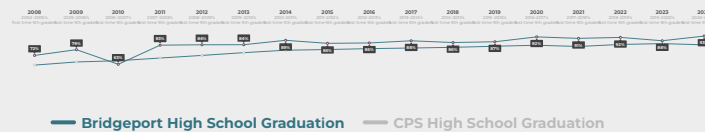

Bridgeport Community Area 2024 Snapshot

9th Grade Enrollment

240

first-time 9th graders from Bridgeport enrolled in a CPS high school in 2023–2024.

In which high schools do Bridgeport's 2023–2024 9th graders enroll?

High School	Number of 9th Graders	Percentage of 9th Graders	High School Type
Whitney Young	40	17%	Selective enrollment
Lincoln Park	36	15%	Neighborhood
Jones	33	14%	Selective enrollment
Kelly	24	10%	Neighborhood
Payton	13	5%	Selective enrollment
Other High Schools	94	39%	

How do I use this dataset?

This report provides a snapshot of important milestones on the path to college completion for students from Bridgeport. The report can be a starting place to ask deeper questions about Bridgeport's data, like:

- What are the current milestone rates? How do these rates differ for different student groups?
- How have trends in these milestones changed overtime? What historical context and factors may have affected these rates?
- What additional context about student experiences can help me better understand these milestone rates?

Take a deeper dive into the data at <https://toandthrough.uchicago.edu/tool/>

High School Graduation

93%

of 2020–2021 first-time 9th graders from Bridgeport graduated high school by spring of 2024.

How has the High School Graduation rate for students from Bridgeport changed over time?