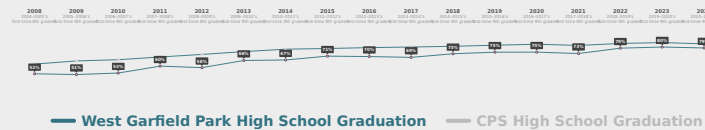

West Garfield Park Community Area 2024 Snapshot

9th Grade Enrollment

244

first-time 9th graders from West Garfield Park enrolled in a CPS high school in 2023-2024.

In which high schools do West Garfield Park's 2023-2024 9th graders enroll?

High School	Number of 9th Graders	Percentage of 9th Graders	High School Type
Noble St - Chicago Bulls	23	9%	Charter
Westinghouse College Prep	21	9%	Selective enrollment
Noble St - UIC	14	6%	Charter
Noble St - DRW Trading	13	5%	Charter
Michele Clark	11	5%	Citywide
Other High Schools	162	66%	

How do I use this dataset?

This report provides a snapshot of important milestones on the path to college completion for students from West Garfield Park. The report can be a starting place to ask deeper questions about West Garfield Park's data, like:

- What are the current milestone rates? How do these rates differ for different student groups?
- How have trends in these milestones changed overtime? What historical context and factors may have affected these rates?
- What additional context about student experiences can help me better understand these milestone rates?

Take a deeper dive into the data at
<https://toandthrough.uchicago.edu/tool/>

High School Graduation

79%

of 2020-2021 first-time 9th graders from West Garfield Park graduated high school by spring of 2024.

How has the High School Graduation rate for students from West Garfield Park changed over time?