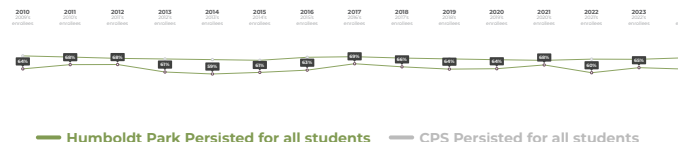

College Enrollment

of 2024 high school graduates from Humboldt Park enrolled in college in fall of 2024.

In which colleges did 2024 CPS graduates from Humboldt Park enroll?

	Graduates Enrolled	URM Grad Rate	IGR	Institution Type
University of Illinois Chicago	59	53%	62%	4 year
City Colleges of Chicago-Wilbur Wright College	30	28%	31%	2 year
City Colleges of Chicago-Malcolm X College	26	18%	18%	2 year
University of Illinois Urbana-Champaign	21	74%	85%	4 year
Dominican University	20	55%	55%	4 year

URM = underrepresented minority, IGR = institutional graduation rate

How has the College Enrollment rate for students from Humboldt Park changed over time?

This graph did not show enough recent data and has been disabled.

This happens when, in two or more of the most recent five years, data was not available or there were fewer than 10 students in a group.

College Persistence

64%

of 2023 immediate enrollees from Humboldt Park were enrolled in the fall of 2024.

Where are 2023 CPS graduates from Humboldt Park after 4 semesters?

2-year enrollees
2023 Immediate Enrollees from Humboldt Park

1% transferred to 4-year college
47% remained in a 2-year college
52% did not persist

4-year enrollees
2023 Immediate Enrollees from Humboldt Park

60% remained in a 4-year college
10% transferred to a 2-year college
30% did not persist

How has the College Persistence rate for students from Humboldt Park changed over time?