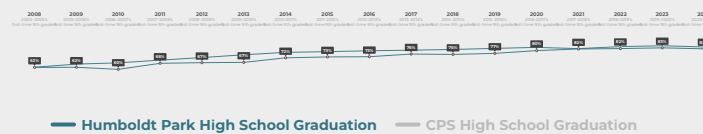

Humboldt Park Community Area 2024 Snapshot

9th Grade Enrollment

767

first-time 9th graders from Humboldt Park enrolled in a CPS high school in 2023–2024.

In which high schools do Humboldt Park's 2023–2024 9th graders enroll?

High School	Number of 9th Graders	Percentage of 9th Graders	High School Type
Noble St - Pritzker	88	11%	Charter
North-Grand	76	10%	Neighborhood
Clemente	64	8%	Neighborhood
Westinghouse College Prep	46	6%	Selective enrollment
Lane Tech	45	6%	Selective enrollment
Other High Schools	448	58%	

How do I use this dataset?

This report provides a snapshot of important milestones on the path to college completion for students from Humboldt Park. The report can be a starting place to ask deeper questions about Humboldt Park's data, like:

- What are the current milestone rates? How do these rates differ for different student groups?
- How have trends in these milestones changed overtime? What historical context and factors may have affected these rates?
- What additional context about student experiences can help me better understand these milestone rates?

Take a deeper dive into the data at <https://toandthrough.uchicago.edu/tool/>

High School Graduation

82%

of 2020–2021 first-time 9th graders from Humboldt Park graduated high school by spring of 2024.

How has the High School Graduation rate for students from Humboldt Park changed over time?