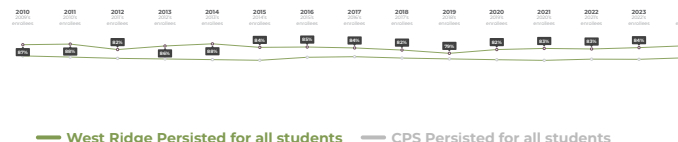

College Enrollment

of 2024 high school graduates from West Ridge enrolled in college in fall of 2024.

In which colleges did 2024 CPS graduates from West Ridge enroll?

	Graduates Enrolled	URM Grad Rate	IGR	Institution Type
University of Illinois Chicago	90	53%	62%	4 year
Northeastern Illinois University	46	17%	22%	4 year
University of Illinois Urbana-Champaign	43	74%	85%	4 year
Loyola University Chicago	35	70%	73%	4 year
City Colleges of Chicago-Harry S Truman College	34	30%	32%	2 year

URM = underrepresented minority, IGR = institutional graduation rate

How has the College Enrollment rate for students from West Ridge changed over time?

This graph did not show enough recent data and has been disabled.

This happens when, in two or more of the most recent five years, data was not available or there were fewer than 10 students in a group.

College Persistence

of 2023 immediate enrollees from West Ridge were enrolled in the fall of 2024.

Where are 2023 CPS graduates from West Ridge after 4 semesters?

2-year enrollees
2023 Immediate Enrollees from West Ridge

3% transferred to 4-year college
68% remained in a 2-year college
29% did not persist

4-year enrollees
2023 Immediate Enrollees from West Ridge

85% remained in a 4-year college
5% transferred to a 2-year college
10% did not persist

How has the College Persistence rate for students from West Ridge changed over time?