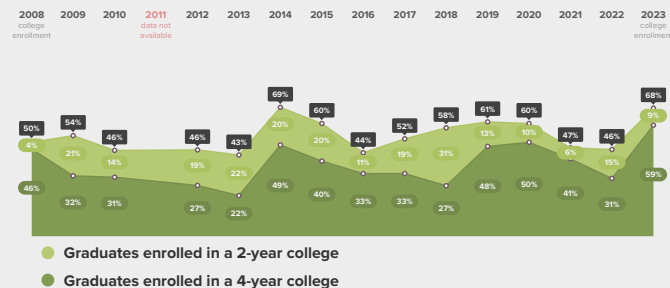

College Enrollment

68%

of 2023 high school graduates from Fuller Park enrolled in college in fall of 2023.

In which colleges did 2023 CPS graduates from Fuller Park enroll?

Graduates Enrolled	URM Grad Rate	Institutional Grad Rate	Institution Type
No colleges to show.			
<i>In order to preserve students' anonymity, only colleges that enrolled at least 5 students from Fuller Park in 2023 are included in this table.</i>			

How has the College Enrollment rate for students from Fuller Park changed over time?