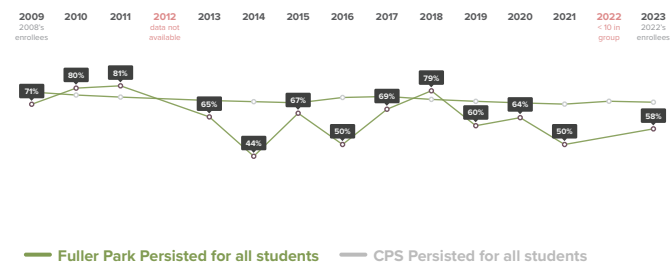

How has the College Persistence rate for students from Fuller Park changed over time?